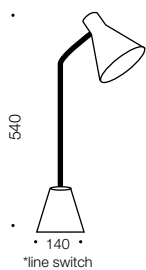

Ambia

Specifications

Type	Table Lamp
Light Source	25w E14 max
Globe	Not included
Warranty	1 year*

Measurements

Codes

Ambia TL-BK

Ambia TL-BL

Ambia TL-GN