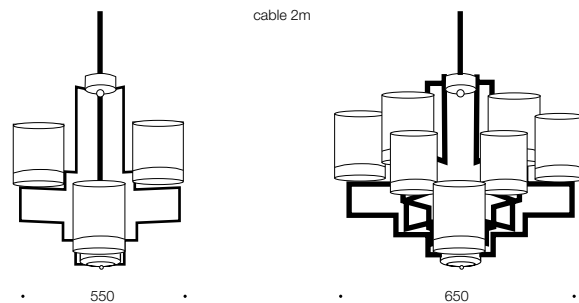

Alvarez

Specifications

Type	Pendant
Light Source	8x25w E14 12x25w E14
Globe	Not included
Warranty	1 year*

Colours

Antique black/Opal/Clear

Measurements

Codes

Alvarez PE31 -BK