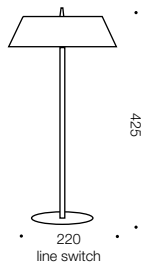

## Specifications

Type	Table Lamp
Light Source	LED
Lumen	580
Colour Temp	3000k
Wattage	7w
Dimmable	Yes 3 way touch switch
CRI	>0.85
Power Factor	>0.9
Beam Angle	120
Warranty	3 years

## Measurements