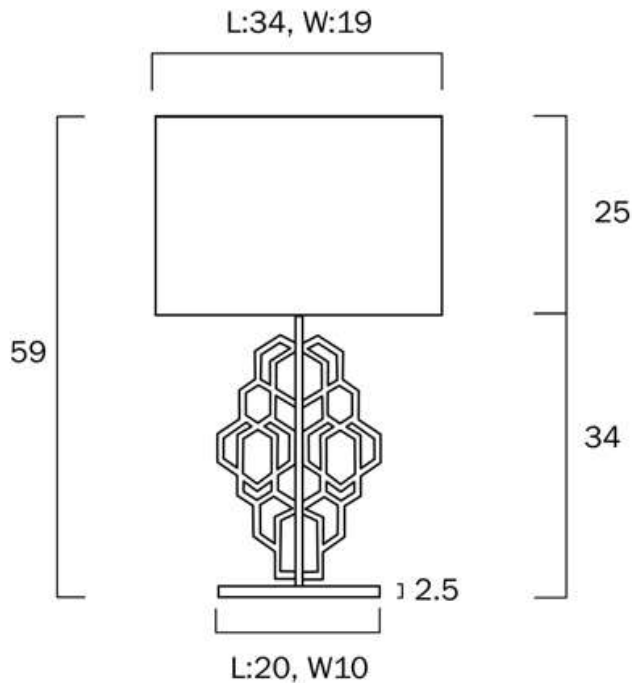

Wattage (max)	25
Globe Type	E27
Globe / Light Source qty	1
Globe / Light Source included	No
IP rating	IP20
Lead and Plug	Yes
Assembly Required	Yes
Box Contents	Instruction
Installation Required	Yes (DIY)
Care Instructions	Do not use strong liquid cleaners,Wipe clean with a dry cloth
Warranty	3 Years
Globe type recommended	E27 - G A605E27OP830,E27 - G A605E27OP840,E27 - G A605E27OP860,E27 - G A609E27OP830D,E27 - G A609E27OP840D,E27 - G A609E27OP860D,E27 - G T305E27OP830,E27 - G T305E27OP840,E27 - G T305E27OP860,E27 - G T305E27TUS824D,E27 - G T305E27TUS840D,E27 - G T308E27TUL824D,E27 - G T308E27TUL840D,E27 - G T379E27OP830D,E27 - G T379E27OP840D,E27 - G T379E27OP860D,E27 - GL F.G095.4-AM83,E27 - GL F.G095.4-FR85,E27 - GL F.G095.8-CL83,E27 - GL F.G095.8-CL85,E27 - GL F.G125.6-AM83,E27 - GL F.G125.6-FR85,E27 - GL F.G125.8-CL83,E27 - GL F.G125.8-CL85,E27 - GL F.PILT.4-AM83,E27 - GL F.PILT.8-CL83,E27 - GL F.PILT.8-CL85

Barcode

GTIN 9329501058619

Image -dimensions

All representations within this document are subject to copyright.ELECTRICAL INSTALLATIONS MUST BE PERFORMED BY A QUALIFIED ELECTRICAL CONTRACTOR AND INSTALLED IN ACCORDANCE WITH AS/NZS 3000. NOTE : All images , descriptions and dimensions are indicative. Please check latest version of item detail on Telbix website prior to ordering or installation.