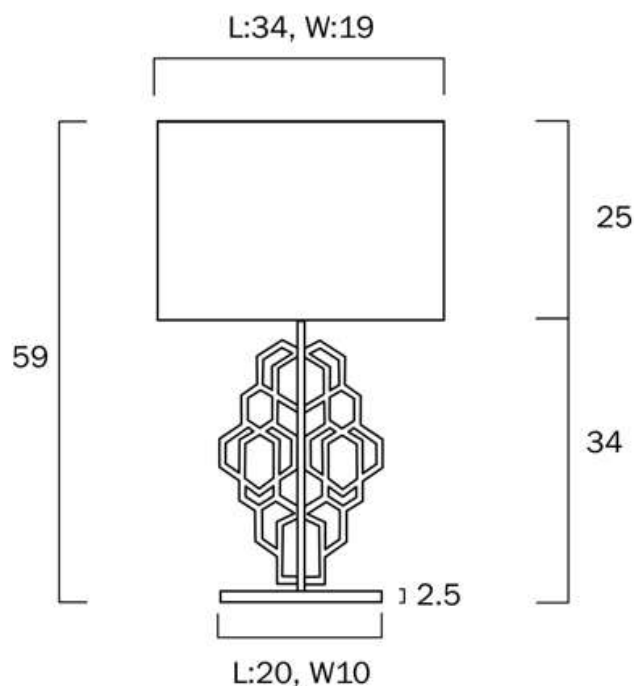

Wattage (max)	25
Globe Type	E27
Globe / Light Source qty	1
Globe / Light Source included	No
IP rating	IP20
Lead and Plug	Yes
Assembly Required	Yes
Box Contents	Instruction
Installation Required	Yes (DIY)
Care Instructions	Do not use strong liquid cleaners,Wipe clean with a dry cloth
Warranty	3 Years
Globe type recommended	E27 - G A605E27OP830,E27 - G A605E27OP840,E27 - G A605E27OP860,E27 - G A609E27OP830D,E27 - G A609E27OP840D,E27 - G A609E27OP860D,E27 - G T305E27OP830,E27 - G T305E27OP840,E27 - G T305E27OP860,E27 - G T305E27TUS824D,E27 - G T305E27TUS840D,E27 - G T308E27TUL824D,E27 - G T308E27TUL840D,E27 - G T379E27OP830D,E27 - G T379E27OP840D,E27 - G T379E27OP860D,E27 - GL F.G095.4-AM83,E27 - GL F.G095.4-FR85,E27 - GL F.G095.8-CL83,E27 - GL F.G095.8-CL85,E27 - GL F.G125.6-AM83,E27 - GL F.G125.6-FR85,E27 - GL F.G125.8-CL83,E27 - GL F.G125.8-CL85,E27 - GL F.PILT.4-AM83,E27 - GL F.PILT.8-CL83,E27 - GL F.PILT.8-CL85

Barcode

GTIN 9329501058626

Image -dimensions

All representations within this document are subject to copyright. ELECTRICAL INSTALLATIONS MUST BE PERFORMED BY A QUALIFIED ELECTRICAL CONTRACTOR AND INSTALLED IN ACCORDANCE WITH AS/NZS 3000. NOTE : All images , descriptions and dimensions are indicative. Please check latest version of item detail on Telbix website prior to ordering or installation.