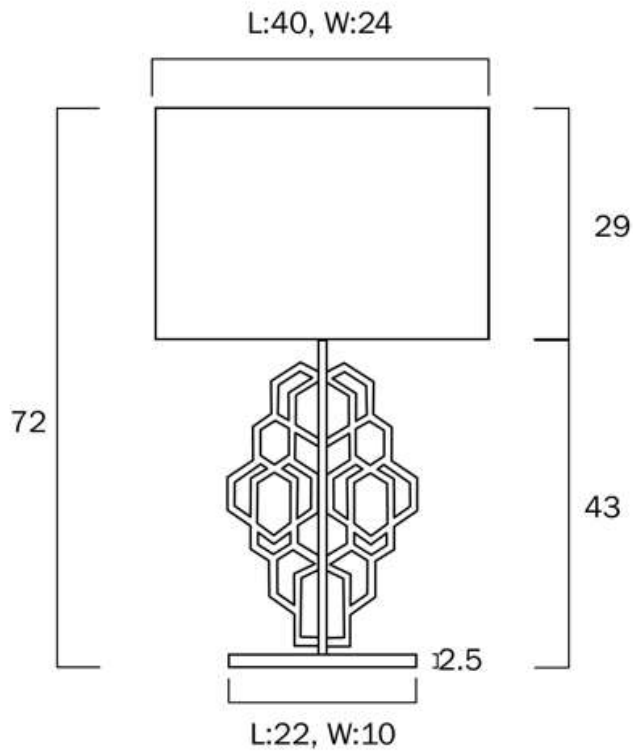

### Size

<b>Fixture Height (cm)</b>	66.0
<b>Base Diameter (cm)</b>	22.0
<b>Base Width (cm)</b>	11.0

All representations within this document are subject to copyright.ELECTRICAL INSTALLATIONS MUST BE PERFORMED BY A QUALIFIED ELECTRICAL CONTRACTOR AND INSTALLED IN ACCORDANCE WITH AS/NZS 3000.  
NOTE : All images , descriptions and dimensions are indicative. Please check latest version of item detail on Telbix website prior to ordering or installation.

<b>Base Height (cm)</b>	25.0
<b>Shade Height (cm)</b>	23.0
<b>Cable Length (cm)</b>	180 (30+Inline Switch+150)

## Image -dimensions

Last modification

2021-08-26

### Size

<b>Fixture Height (cm)</b>	66.0
<b>Base Diameter (cm)</b>	22.0
<b>Base Width (cm)</b>	11.0
<b>Base Height (cm)</b>	25.0
<b>Shade Height (cm)</b>	23.0
<b>Cable Length (cm)</b>	180 (30+Inline Switch+150)