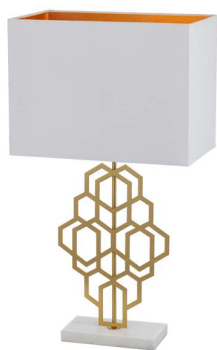

## AKRON TLL-BKAG

9329501058633

A sophisticated addition to a transitional space, the Akron table lamp is perfect for everyday living. A rectangular shade with gold lining sits atop a laser-cut deco base. The marble base is a luxurious touch that brings added beauty. Offered in antique gold contrasted in black or white and available in 2 sizes.

## Image -dimensions

Last modification

2021-08-26

## AKRON TLL-WHAG

9329501058640

A sophisticated addition to a transitional space, the Akron table lamp is perfect for everyday living. A rectangular shade with gold lining sits atop a laser-cut deco base. The marble base is a luxurious touch that brings added beauty. Offered in antique gold contrasted in black or white and available in 2 sizes.