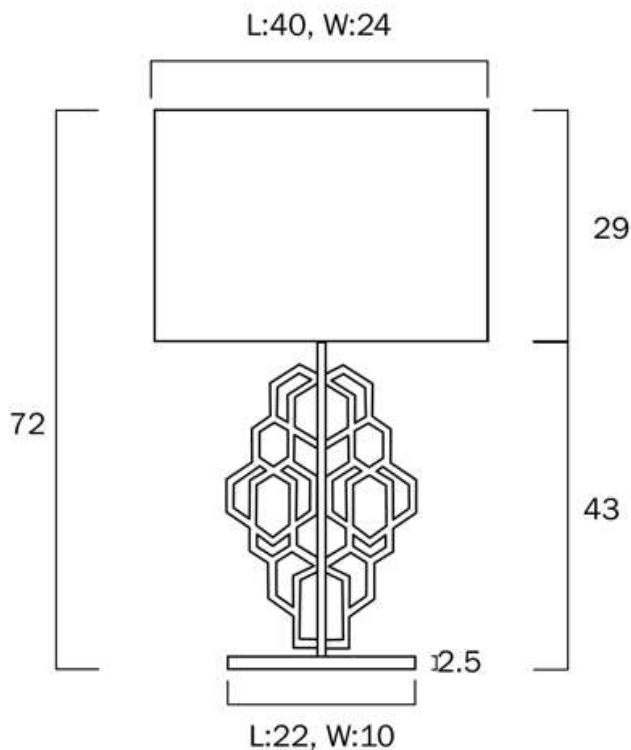

Wattage (max)	25
Globe Type	E27
Globe / Light Source qty	1
Globe / Light Source included	No
IP rating	IP20
Lead and Plug	Yes
Assembly Required	Yes
Box Contents	Instruction
Installation Required	Yes (DIY)
Care Instructions	Do not use strong liquid cleaners,Wipe clean with a dry cloth
Warranty	3 Years
Globe type recommended	E27 - G A605E27OP830,E27 - G A605E27OP840,E27 - G A605E27OP860,E27 - G A609E27OP830D,E27 - G A609E27OP840D,E27 - G A609E27OP860D,E27 - G T305E27OP830,E27 - G T305E27OP840,E27 - G T305E27OP860,E27 - G T305E27TUS824D,E27 - G T305E27TUS840D,E27 - G T308E27TUL824D,E27 - G T308E27TUL840D,E27 - G T379E27OP830D,E27 - G T379E27OP840D,E27 - G T379E27OP860D,E27 - GL F.G095.4-AM83,E27 - GL F.G095.4-FR85,E27 - GL F.G095.8-CL83,E27 - GL F.G095.8-CL85,E27 - GL F.G125.6-AM83,E27 - GL F.G125.6-FR85,E27 - GL F.G125.8-CL83,E27 - GL F.G125.8-CL85,E27 - GL F.PILT.4-AM83,E27 - GL F.PILT.8-CL83,E27 - GL F.PILT.8-CL85

Barcode

GTIN 9329501058640

Image -dimensions

All representations within this document are subject to copyright.ELECTRICAL INSTALLATIONS MUST BE PERFORMED BY A QUALIFIED ELECTRICAL CONTRACTOR AND INSTALLED IN ACCORDANCE WITH AS/NZS 3000. NOTE : All images , descriptions and dimensions are indicative. Please check latest version of item detail on Telbix website prior to ordering or installation.