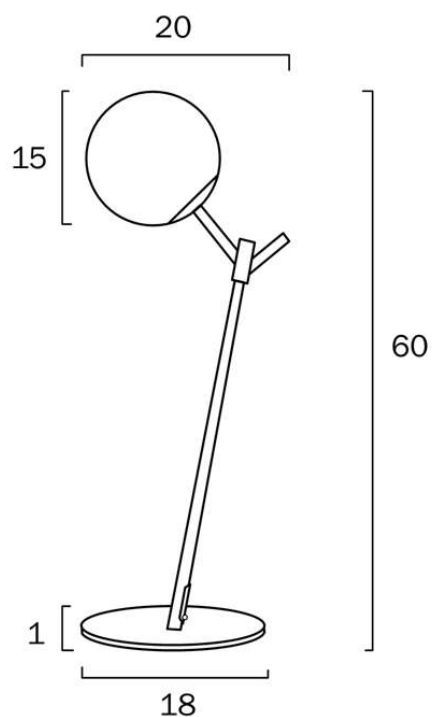

Wattage (max)	25
Globe Type	E27
Globe / Light Source qty	1
Globe / Light Source included	No
Electrical Protection	CLASS II - DOUBLE INSULATED, EARTH NOT REQUIRED
IP rating	IP20
Lead and Plug	Yes
Approvals	AS/NZ 3000
Assembly Required	Yes
Box Contents	Instruction
Care Instructions	Do not use strong liquid cleaners,Wipe clean with a dry cloth
Warranty	3 Years

Barcode

GTIN 9329501061343

Image -dimensions