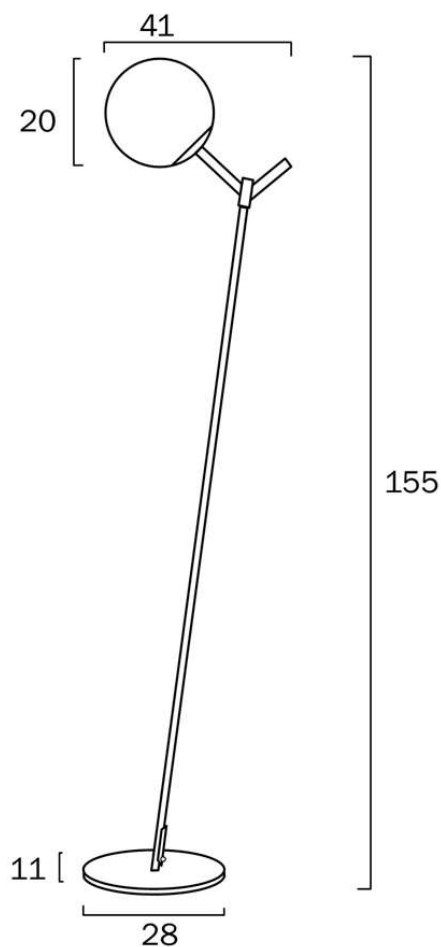

Wattage (max)	25
Globe Type	E27
Globe / Light Source qty	1
Globe / Light Source included	No
Electrical Protection	CLASS II - DOUBLE INSULATED, EARTH NOT REQUIRED
IP rating	IP20
Lead and Plug	Yes
Approvals	AS/NZ 3000
Assembly Required	Yes
Box Contents	Instruction
Care Instructions	Do not use strong liquid cleaners,Wipe clean with a dry cloth
Warranty	3 Years

Barcode

GTIN 9329501061367

Image -dimensions