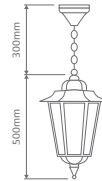

GT-485 Large Pendant

Diagrams / Additional