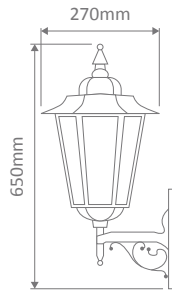

GT-481 Large Wall Bracket

Diagrams / Additional

Order Code:	Colour	Globe
15482		1xB22
15483		1xB22
15484		1xB22
15485		1xB22
15487		1xB22