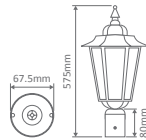

Turin Large

Multiple Application Exterior Light

GT-486 Large Post Top

Diagrams / Additional