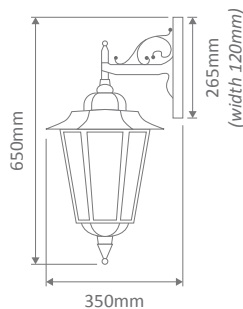

GT-482 Large Wall Bracket

Diagrams / Additional

Order Code:	Colour	Globe
15488		1xB22
15489		1xB22
15490		1xB22
15491		1xB22
15493		1xB22