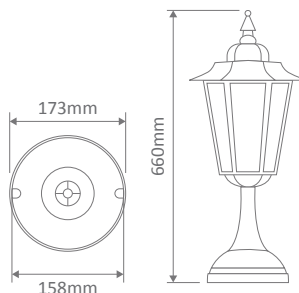

GT-483 Large Pillar Mount

Diagrams / Additional

Order Code:	Colour	Globe
15494		1xB22
15495		1xB22
15496		1xB22
15497		1xB22
15499		1xB22