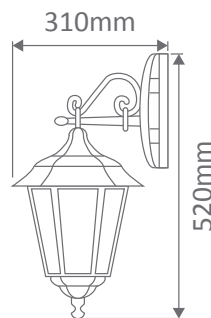

GT-422 Wall Bracket

Diagrams / Additional

Order Code:	Colour	Globe
15422		1xB22
15423		1xB22
15424		1xB22
15425		1xB22
15427		1xB22