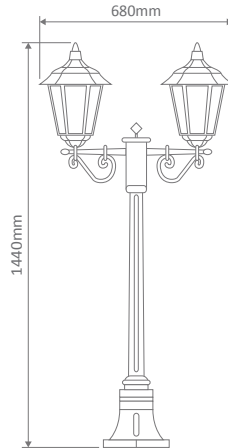

Turin

Multiple Application Exterior Light

GT-425 Twin Head on Post 1.49m

Diagrams / Additional