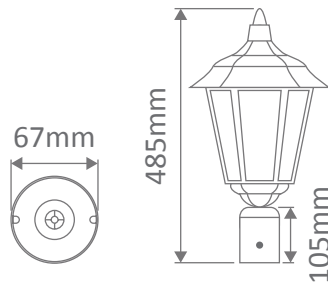

Turin

Multiple Application Exterior Light

GT-439 Post Top

Diagrams / Additional