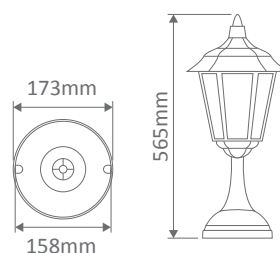

GT-423 Pillar Mount

Diagrams / Additional

Order Code:	Colour	Globe
15428		1xB22
15429		1xB22
15430		1xB22
15431		1xB22
15433		1xB22