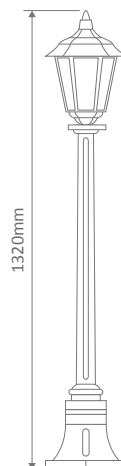

GT-424 Single Head on Post 1.32m

Diagrams / Additional