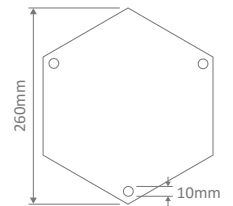

Order Code:	Colour	Globe
15458		1xB22
15459		1xB22
15460		1xB22
15461		1xB22
15463		1xB22