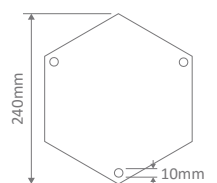

Order Code:	Colour	Globe
15434		1xB22
15435		1xB22
15436		1xB22
15437		1xB22
15439		1xB22