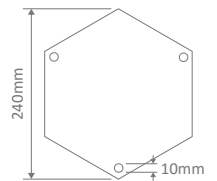

Order Code:	Colour	Globe
15440		2xB22
15441		2xB22
15442		2xB22
15443		2xB22
15445		2xB22