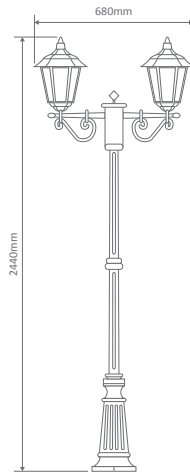

GT-430 Twin Head on Post 2.47m

Diagrams / Additional