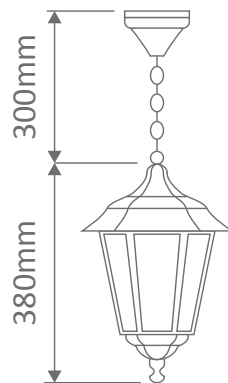

GT-420 Pendant

Diagrams / Additional