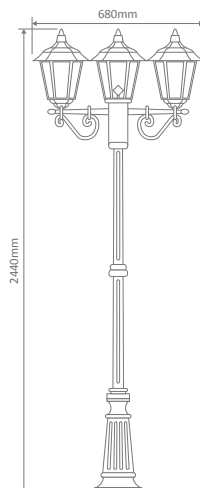

GT-432 Triple Head on Post 2.4m

Diagrams / Additional