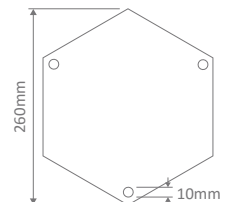

Order Code:	Colour	Globe
15452		2xB22
15453		2xB22
15454		2xB22
15455		2xB22
15457		2xB22