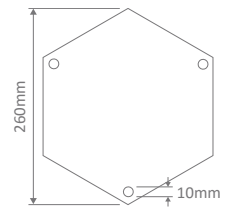

Order Code:	Colour	Globe
15464		2xB22
15465		2xB22
15466		2xB22
15467		2xB22
15469		2xB22