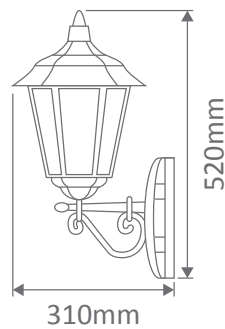

GT-421 Wall Bracket

Diagrams / Additional

Order Code:	Colour	Globe
15416		1xB22
15417		1xB22
15418		1xB22
15419		1xB22
15421		1xB22