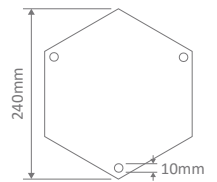

Order Code:	Colour	Globe
15446		1xB22
15447		1xB22
15448		1xB22
15449		1xB22
15451		1xB22