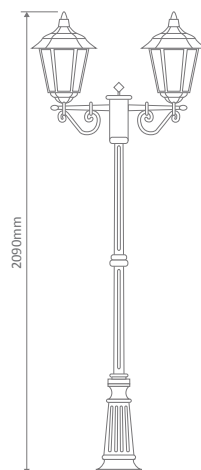

GT-427 Twin Head on Post 2.11m

Diagrams / Additional