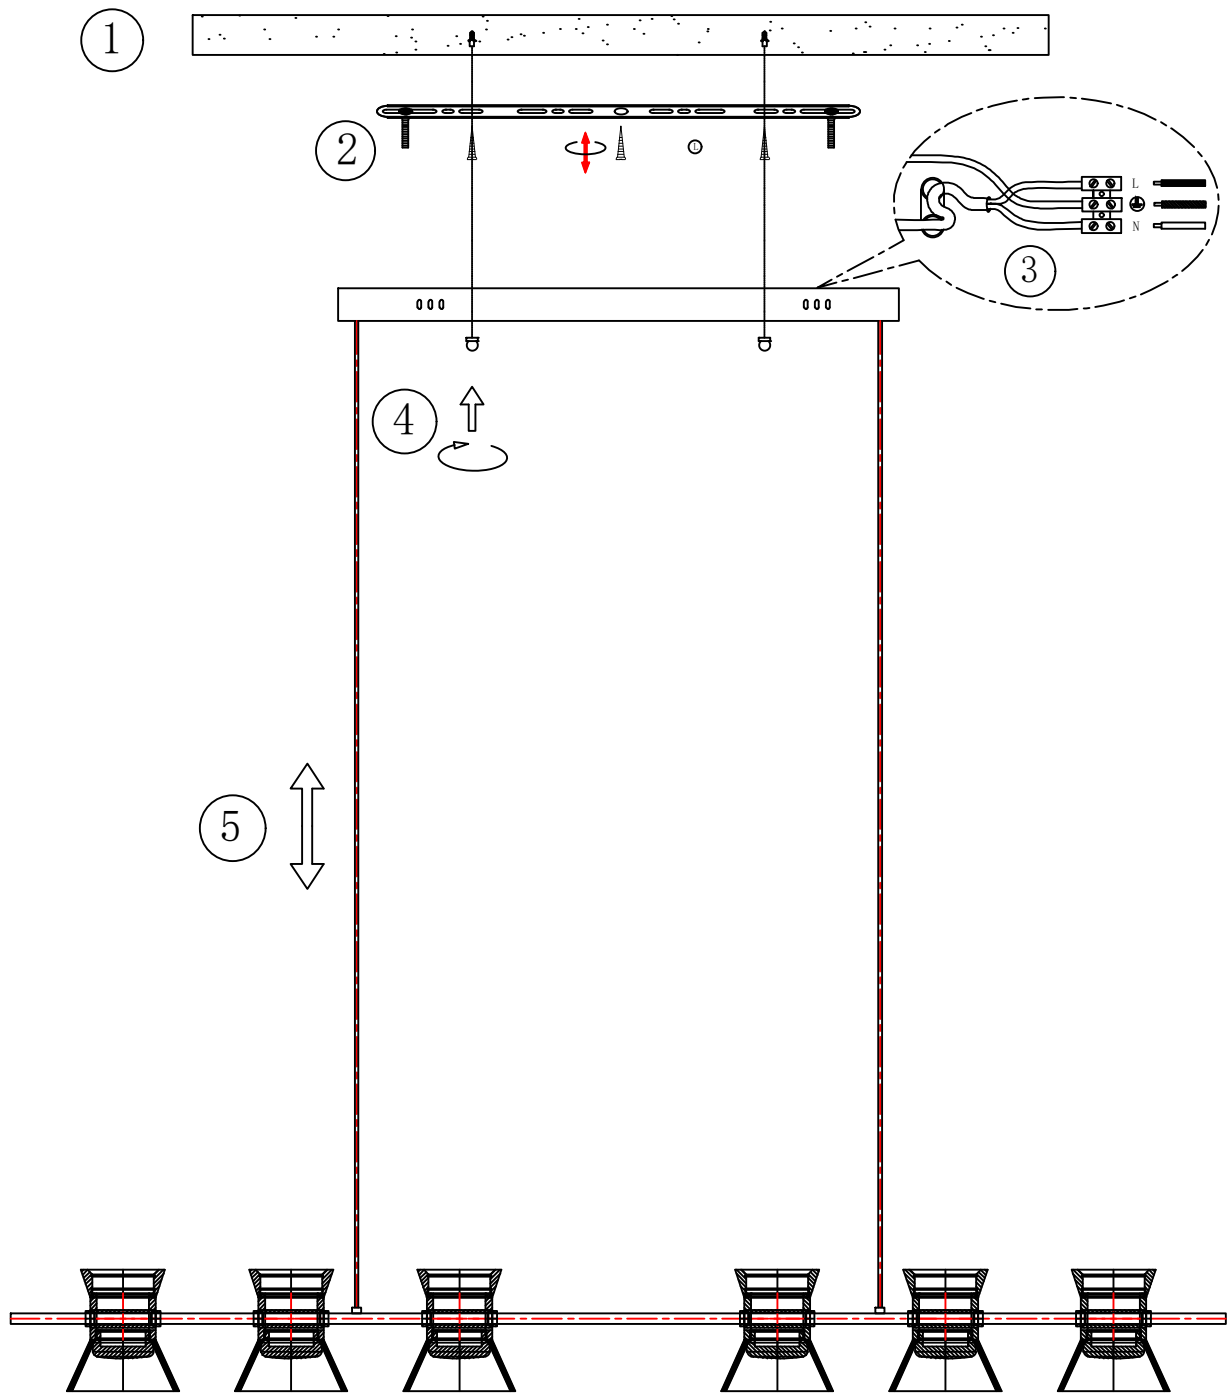

ITEM NO.: TIPICO PE6

Telbix.

240V ~ 50Hz LED 3Wx6
3000K NO-DIM

IMPORTANT
Must be installed by
a qualified electrical
contractor.
Install in accordance
with AS/NZS3000