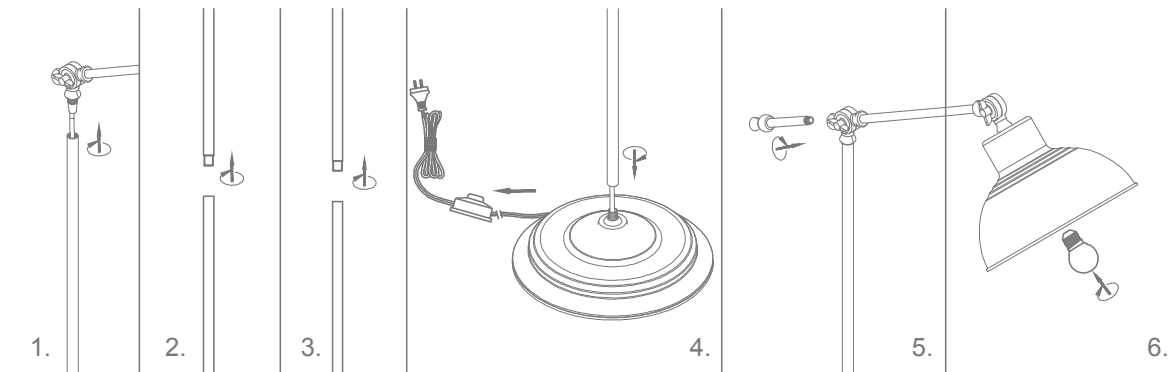

### Specifications

Voltage:	240V	IP Rating:	20		
Power:	60W Max	Dimmable:	Yes		
<i>Requires: 1 x E14 Lamp (Not Included)</i>					

**Note:** -The lamp must be installed by professional electrician  
-Ensure the power supply is switched off before fitting this product