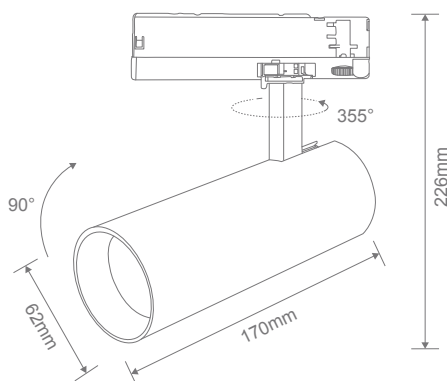

Diagrams / Additional