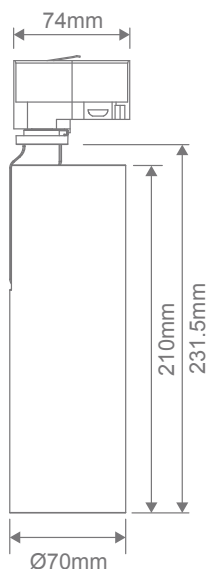

Thor-35 Track Light

Description

The Thor-35 LED Track Light Range is a high quality commercial grade 3 circuit dimmable track head ideal for product lighting in shops and displays or even for high-end residential applications. With a 70mm diameter cover and a moulded slimline lamp housing made from powder-coated CNC Aluminium and using the latest LED COB Chip and Driver technology, the Thor series of LED Track Lighting from Domus Lighting offers you stable, flicker-free, low-glare lighting for all your commercial or residential needs and all backed by a Domus 5 year warranty for extra peace of mind.

The Thor-35 LED Track Light features the following:

- 35W High Output CRI90+ Citizen COB Chip available in 3000K & 4000K CCT
- 36° Optical Lens.
- Available in a high quality powder coated textured white or black finish.
- Available with optional gold, black & white baffles to give you the ideal look for any application.
- White finish comes standard with white baffle, black finish comes standard with black baffle.

Specification Features

| | |
|------------------|---|
| Input Voltage: | 240V AC |
| Power (W): | 35W |
| IP rating (IP): | 20 |
| Lumens (lm): | Warm White 3000K - 2950lm Neutral White 4000K - 2990lm |
| LED type: | COB |
| CCT: | 3000K - 4000K |
| CRI: | ≥90 |
| Beam angle (°): | 36° Standard |
| Dimmable: | Yes |
| Lifespan (hrs): | 50,000hrs |
| Connection Type: | 3 Phase |

Diagrams / Additional

| Item No. | Variant | | CCT |
|---------------|---------|-------|-------|
| | Black | White | |
| THOR-35-3-36D | 22418 | 22422 | 3000K |
| | 22419 | 22423 | 4000K |

| Item No. | Variant | Colour |
|----------|---------|--------|
| THOR-BAF | 22450 | Gold |
| | 22452 | Black |
| | 22451 | White |