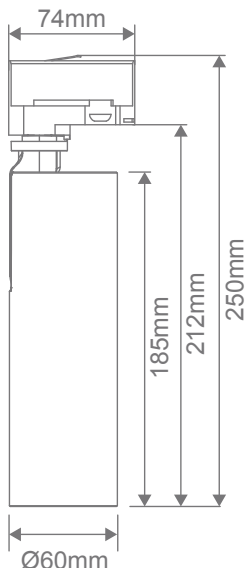

Diagrams / Additional

Item No.	Variant		CCT
	Black	White	
THOR-25-3-36D	22410	22414	3000K
	22411	22415	4000K

Item No.	Variant	Colour
THOR-BAF	22440	Gold
	22442	Black
	22441	White

Sold separately

Item No.	Variant	Colour
HONEY COMB	22443	Black

Sold separately