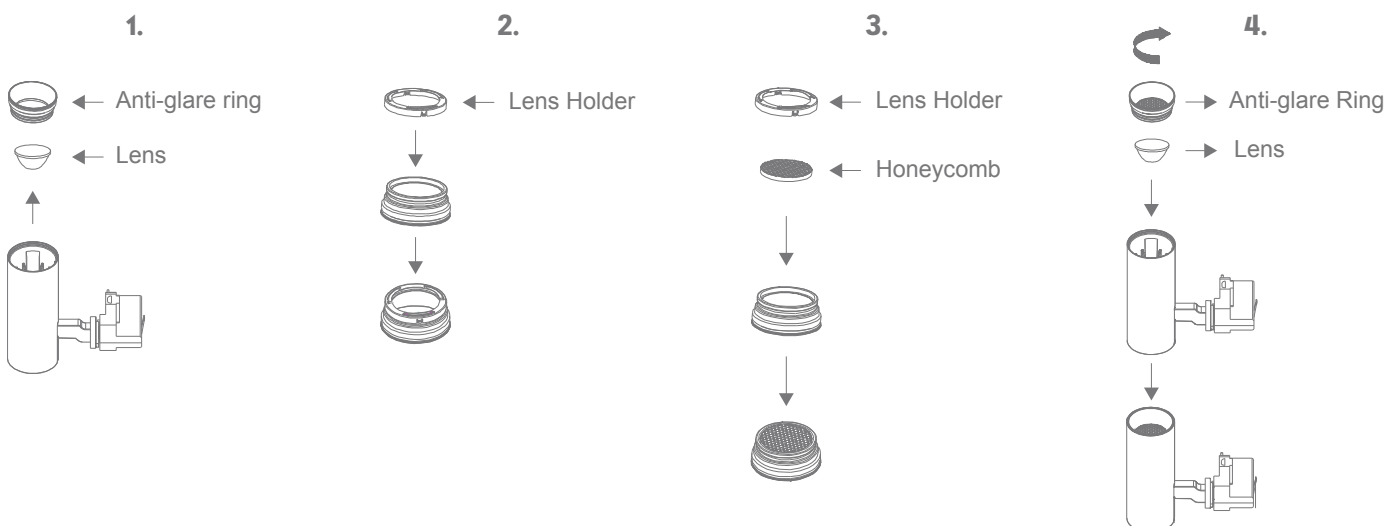

THOR-15

May 24, 2022 10:21 AM

Variant		Item No.	Description
Blk	Wht		
22250	22255	THOR-15-3-36D	LED Tracklight, 36° beam angle. 3000K warm white.
22251	22256	THOR-15-3-36D	LED Tracklight, 36° beam angle. 4000K neutral white.

Thank you for purchasing your new LED THOR-15, Please take the time to read and understand the instruction sheet below. Failure to do so may void warranty.

Specifications

Voltage:	240V AC	Lumen (±5%):	Warm White 3000K - 1165lm Neutral White 4000K - 1322lm	Dimmable:	Yes*
Power:	15W	Beam Angle:	36°	Operating Temp:	-20°C~50°C
IP Rating:	IP20	CCT:	3000K - 4000K	Lifespan:	50,000hrs
CRI:	≥90				

*Fully dimmable with suitable dimmers

Honeycomb Installation

1. Unscrew the baffle anticlockwise, and remove from fitting.
2. Take out the lens holder.
3. Place the honeycomb reflector into the baffle followed by the lens holder.
4. Screw baffle back into fitting in a clockwise direction.