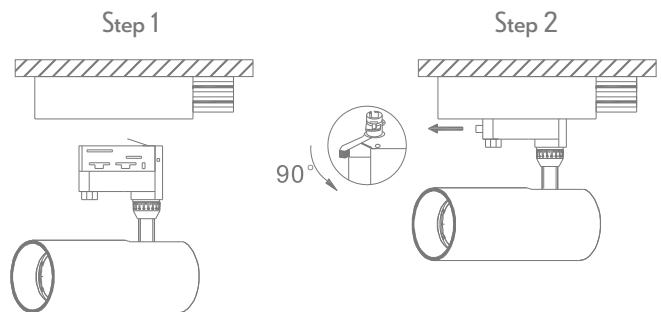

THOR-15

May 24, 2022 10:21 AM

Variant		Item No.	Description
Blk	Wht		
22250	22255	THOR-15-3-36D	LED Tracklight, 36° beam angle. 3000K warm white.
22251	22256	THOR-15-3-36D	LED Tracklight, 36° beam angle. 4000K neutral white.

Thank you for purchasing your new LED THOR-15, Please take the time to read and understand the instruction sheet below. Failure to do so may void warranty.

Specifications

Voltage:	240V AC	Lumen (±5%):	Warm White 3000K - 1165lm Neutral White 4000K - 1322lm	Dimmable:	Yes*
Power:	15W	Beam Angle:	36°	Operating Temp:	-20°C~50°C
IP Rating:	IP20	CCT:	3000K - 4000K	Lifespan:	50,000hrs
CRI:	≥90				

*Fully dimmable with suitable dimmers

Honeycomb Installation

1. Unscrew the baffle anticlockwise, and remove from fitting.
2. Take out the lens holder.
3. Place the honeycomb reflector into the baffle followed by the lens holder.
4. Screw baffle back into fitting in a clockwise direction.