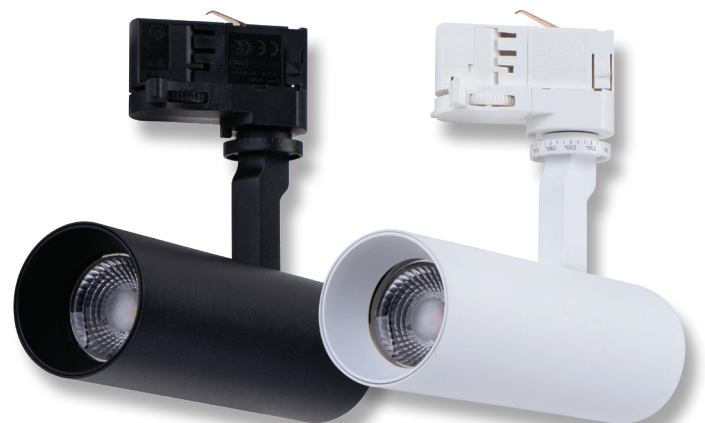

Thor-15 Track Light

Description

The Thor-15 LED Track Light Range is a high quality commercial grade 3 circuit dimmable track head ideal for product lighting in shops and displays or even for high-end residential applications. With a 55mm diameter cover and a moulded slimline lamp housing made from powder-coated CNC Aluminium and using the latest LED COB Chip and Driver technology, the Thor series of LED Track Lighting from Domus Lighting offers you stable, flicker-free, low-glare lighting for all your commercial or residential needs and all backed by a Domus 5 year warranty for extra peace of mind.

The added harmonic filter will minimise and reduce the total harmonic distortion and therefore significantly reduce flicker and any potential strobing effects. Standard LED drivers that are not "flicker-free", may potentially cause health implications and interfere with photo quality using digital cameras and recordings with video cameras. This "flicker-free" feature will remove the rolling band flicker effect seen in recorded videos. Ideal for work and office environments, as well as residential applications.

The Thor-15 LED Track Light features the following:

- 15W High Output CRI90+ Citizen COB Chip available in 3000K & 4000K CCT
- 36° Optical Lens.
- Available in a high quality powder coated textured white or black finish.
- Available with optional gold, black & white baffles to give you the ideal look for any application.
- White finish comes standard with white baffle, black finish comes standard with black baffle.

Specification Features

Input Voltage:	240V AC
Power (W):	15W
IP rating (IP):	20
Lumens (lm):	Warm White 3000K - 1165lm Neutral White 4000K - 1322lm
LED type:	COB
CCT:	3000K - 4000K
CRI:	≥90
Beam angle (°):	36° Standard
Dimmable:	Yes
Lifespan (hrs):	50,000hrs
Connection Type:	3 Phase