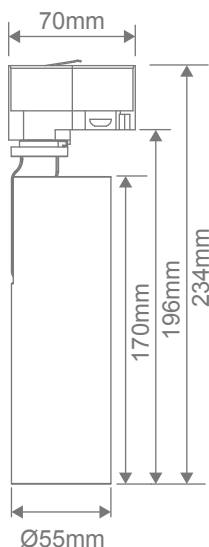

Diagrams / Additional

Item No.	Variant		CCT
	Black	White	
THOR-15-3-36D	22250	22255	3000K
	22251	22256	4000K

Item No.	Variant	Colour
THOR-BAF	22265	Gold
	22268	Black
	22267	White

Sold separately

Item No.	Variant	Colour
HONEY COMB	22269	Black

Sold separately