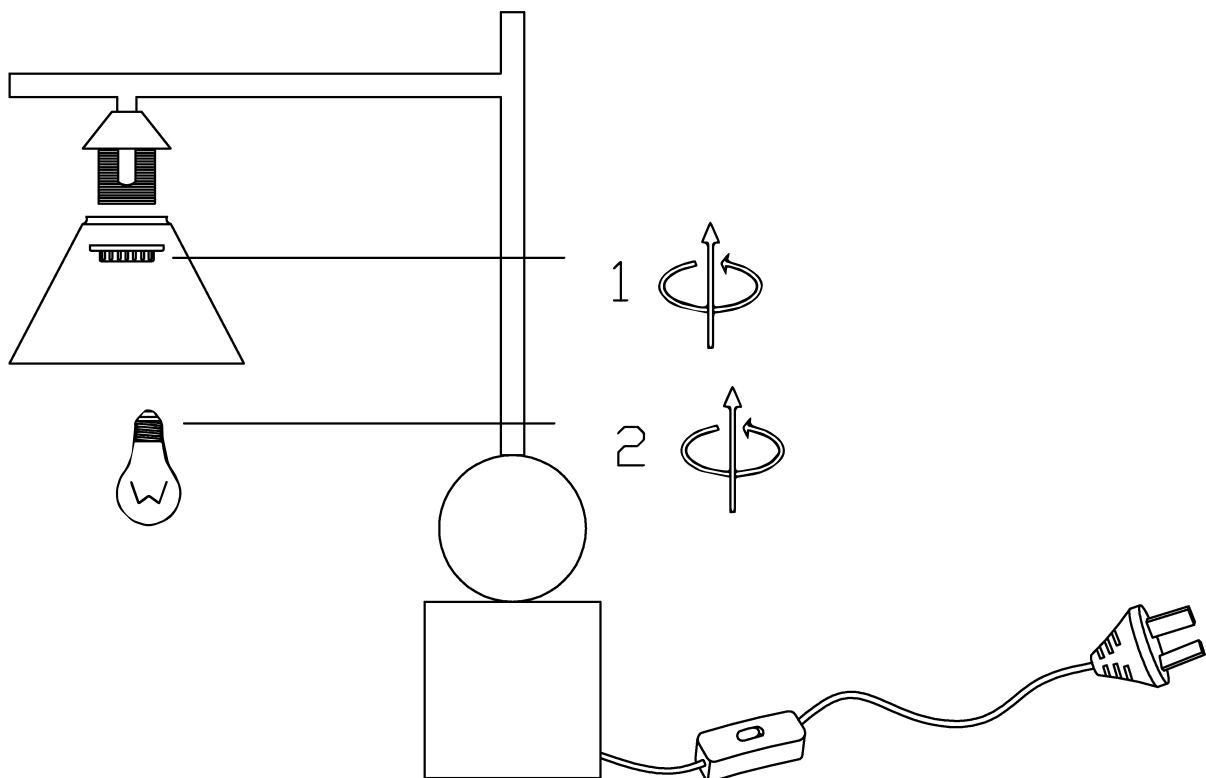

# ITEM NO.: ARTURO TL

240V~50Hz E27 Max.25W

**NOTE:GLOBE NOT INCLUDED**

**Telbix.**

Disclaimer:  
 Tools not included  
 Shade ring attached on lamp holder  
 Globe(s) not included