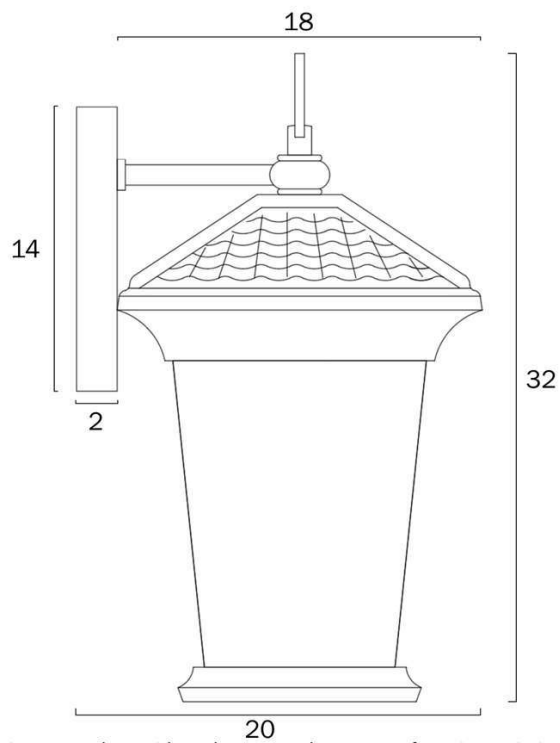

Last modification 2023-10-04

ZELDIN EX32-BRS 9329501066157

The Zeldin Exterior Wall Lamp draws inspiration from traditional lanterns, infusing your outdoor space with classic elegance. Its distinguishing feature is the unique tile roof pressing on top, which adds a distinctive touch to its design. Crafted with care and attention to detail, this outdoor lamp is a blend of timeless aesthetics and modern functionality. Illuminate your surroundings with a touch of tradition and sophistication, courtesy of the Zeldin Wall Lamp. Available in black or brass and in 2 sizes.

Overview

Family name	Zeldin
Categories	Coach Lights
Mounting	Surface
Usage	Outdoor Lighting

Color / Material

Fixture Color	Brass
Fixture Material	Solid Brass

Size

Fixture Width (cm)	18.0
Fixture Height (cm)	32.0
Fixture Projection (cm)	20.0

Specification

Voltage Input	240V
Total Wattage (max)	25
Globe Type	E27
Globe / Light Source qty	1
Globe / Light Source included	No
Electrical Protection	CLASS I - HIGH VOLTAGE, EARTH REQUIRED
IP rating	IP43
Lead and Plug	No
Approvals	RCM
Assembly Required	No
Installation Required	Yes (by Licensed Electrician only)

All representations within this document are subject to copyright. ELECTRICAL INSTALLATIONS MUST BE PERFORMED BY A QUALIFIED ELECTRICAL CONTRACTOR AND INSTALLED IN ACCORDANCE WITH AS/NZS 3000.
NOTE : All images , descriptions and dimensions are indicative. Please check latest version of item detail on Telbix website prior to ordering or installation.

Care Instructions

Do not use strong liquid cleaners, Wipe clean with a dry cloth

Replacement Warranty

*3 Years

Barcode

GTIN

9329501066157

Image -dimensions

Note: Dimensions are only a guide and may vary due to manufacturing variations.