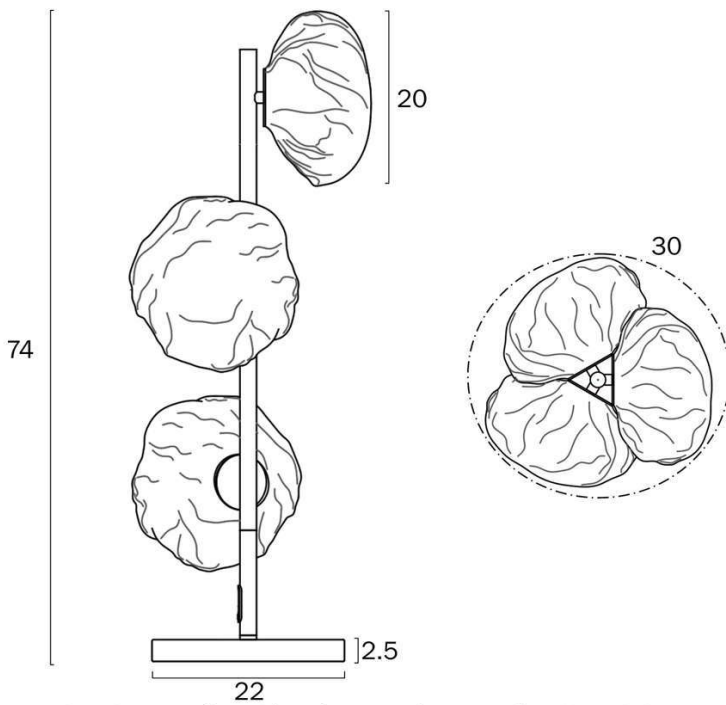

Approvals	RCM
Assembly Required	Yes
Care Instructions	Do not use strong liquid cleaners, Wipe clean with a dry cloth
Replacement Warranty	*3 Years

Barcode

GTIN 9329501066645

Image -dimensions

Note: Dimensions are only a guide and may vary due to manufacturing variations.