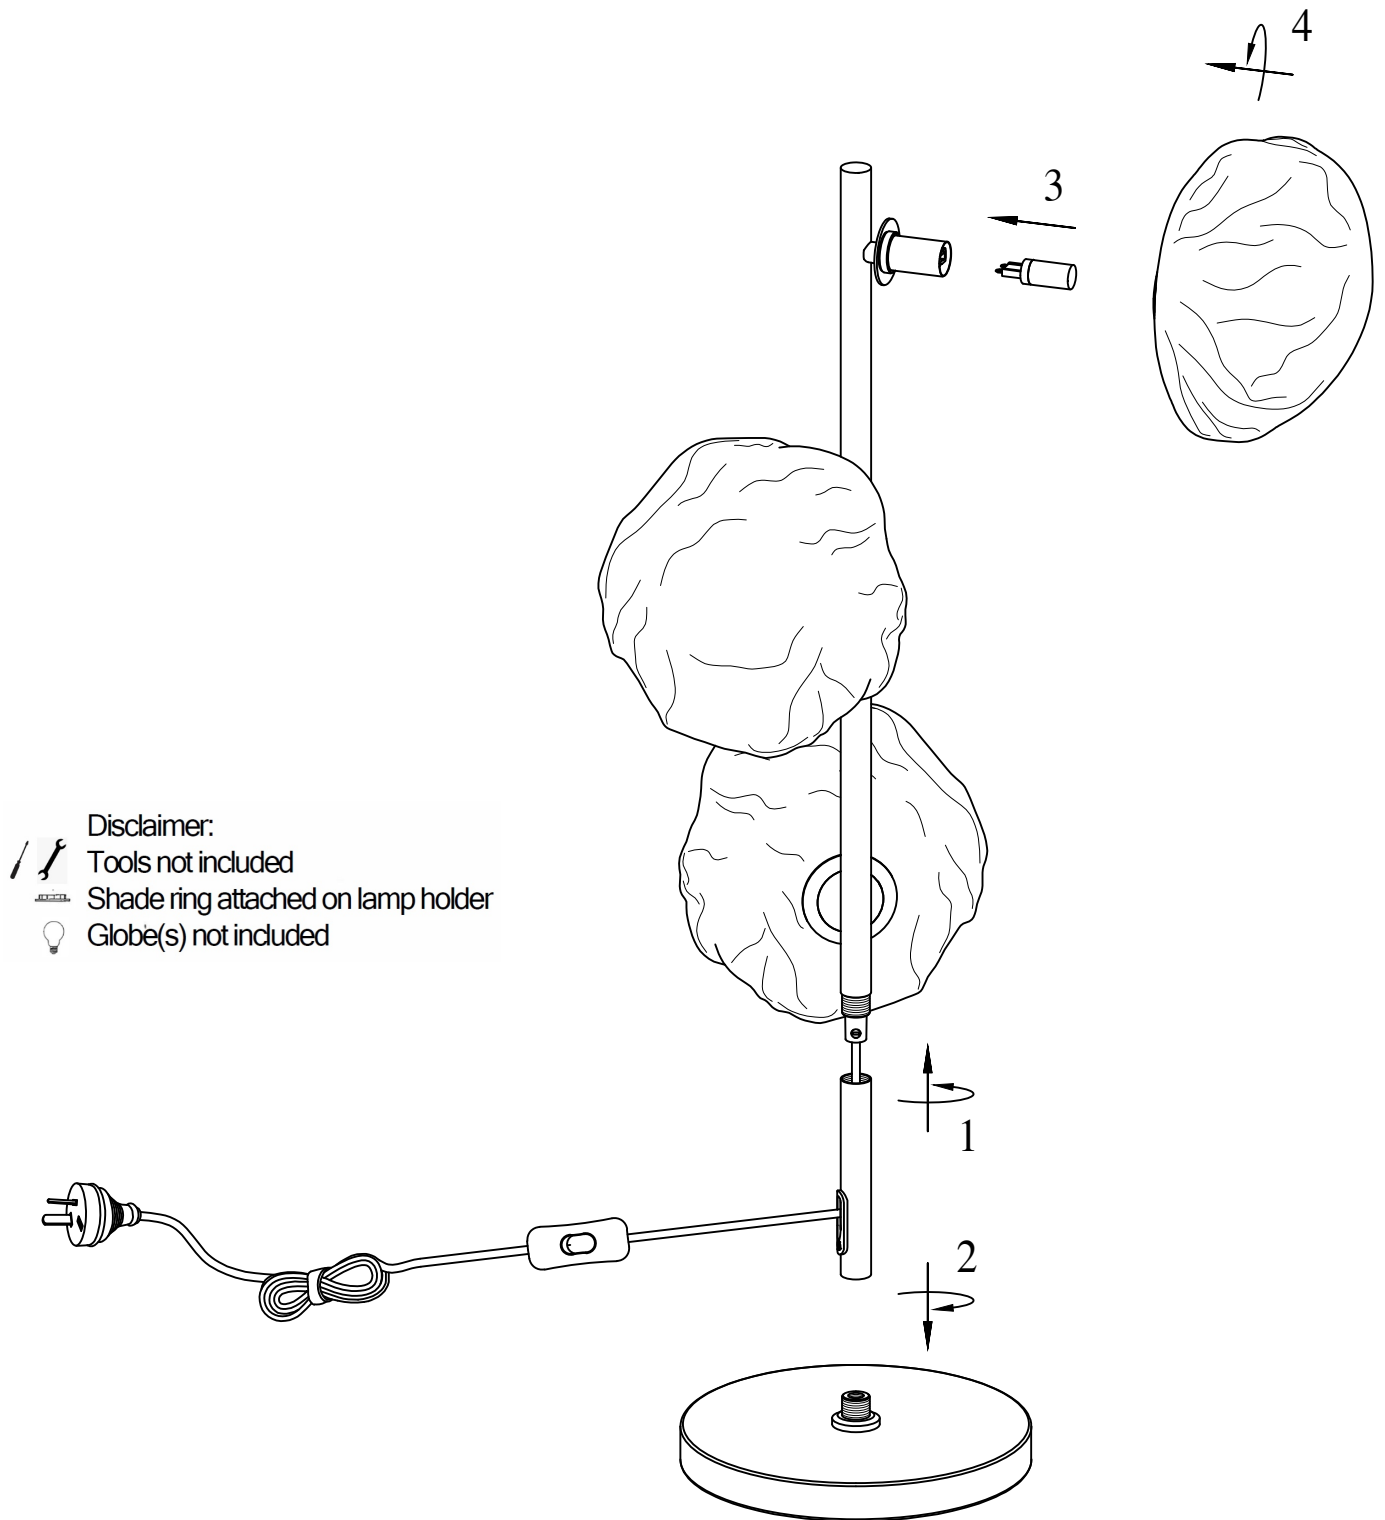

ITEMNO.:ZECCA TL3

- Disclaimer:
-  Tools not included
 -  Shade ring attached on lamp holder
 -  Globe(s) not included

240V ~ 50Hz G9 Max.6Wx3

NOTE: GLOBE NOT INCLUDED