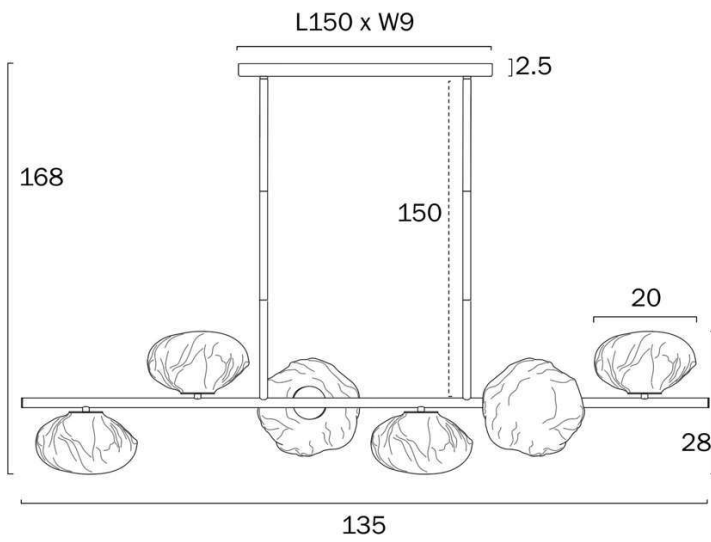

### Overview

<b>Family name</b>	Zecca
<b>Categories</b>	Pendants
<b>This item includes</b>	Glass
<b>Suspension Type</b>	Rod (1x300)+(2x600)
<b>Usage</b>	Indoor Lighting

Barcode

GTIN 9329501066621

Image -dimensions

Note: Dimensions are only a guide and may vary due to manufacturing variations.