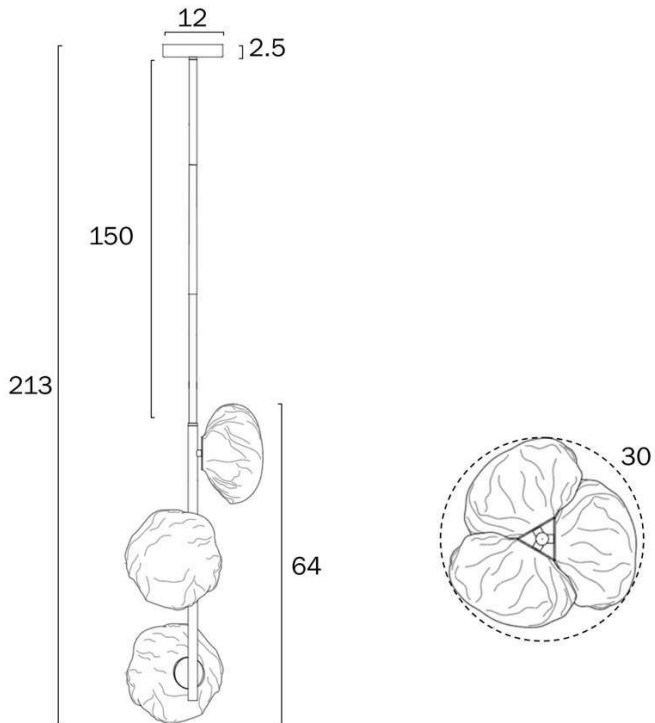

### Size

<b>Fixture Diameter (cm)</b>	30.0
<b>Fixture Width (cm)</b>	30.0
<b>Fixture Height (cm)</b>	64.0

### Specification

<b>Voltage Input</b>	240V
<b>Total Wattage (max)</b>	18
<b>Wattage</b>	6
<b>Globe Type</b>	G9
<b>Globe / Light Source qty</b>	3
<b>Globe / Light Source included</b>	No
<b>Dimmable</b>	Globe Dependant
<b>Electrical Protection</b>	CLASS I - HIGH VOLTAGE, EARTH REQUIRED
<b>IP rating</b>	IP20

Barcode

**GTIN** 9329501066546

Image -dimensions

Note: Dimensions are only a guide and may vary due to manufacturing variations.