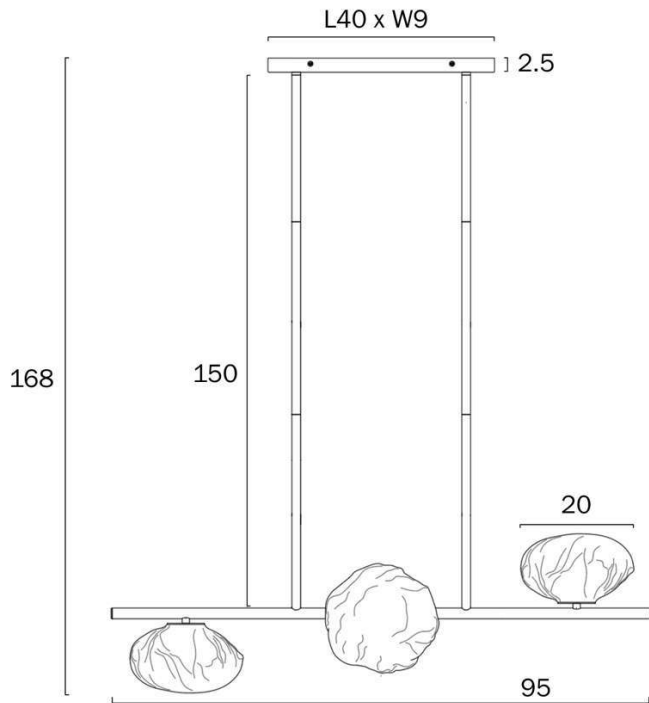

Overview

Family name	Zecca
Categories	Pendants
Suspension Type	Rod
Usage	Indoor Lighting

Color / Material

Fixture Color	Black Matt, Smoke
Fixture Material	Iron, Glass
Glass Color	Smoke

Specification

Voltage Input	240V
Total Wattage (max)	18
Wattage	6
Globe Type	G9
Globe / Light Source qty	3
Globe / Light Source included	No
Dimmable	Globe Dependant
Electrical Protection	CLASS I - HIGH VOLTAGE, EARTH REQUIRED
IP rating	IP20
Approvals	RCM
Assembly Required	Yes
Installation Required	Yes (by Licensed Electrician only)
Care Instructions	Do not use strong liquid cleaners, Wipe clean with a dry cloth
Replacement Warranty	*3 Years

Barcode

GTIN 9329501066584

Image -dimensions

Note: Dimensions are only a guide and may vary due to manufacturing variations.