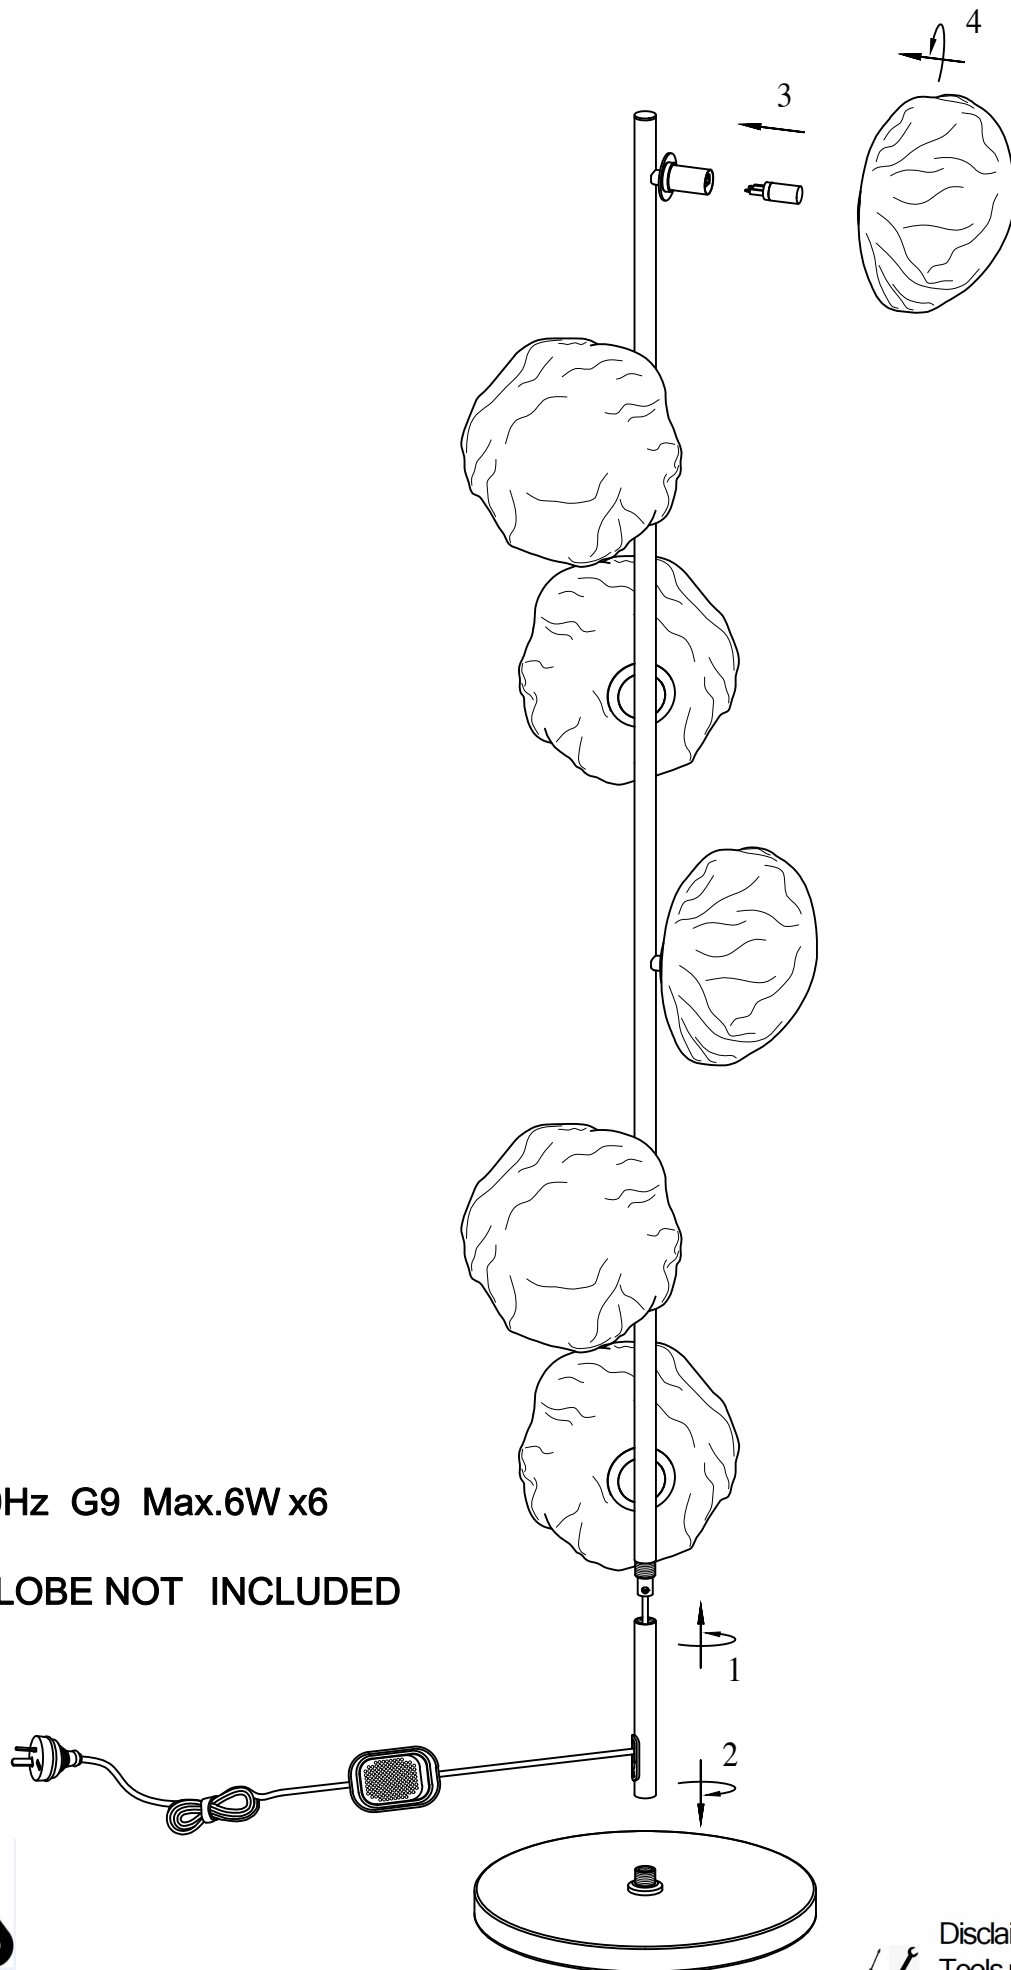

ITEMNO.: ZECCA FL6

240V ~ 50Hz G9 Max.6W x6

NOTE: GLOBE NOT INCLUDED

- Disclaimer:
-  Tools not included
 -  Shade ring attached on lamp holder
 -  Globe(s) not included