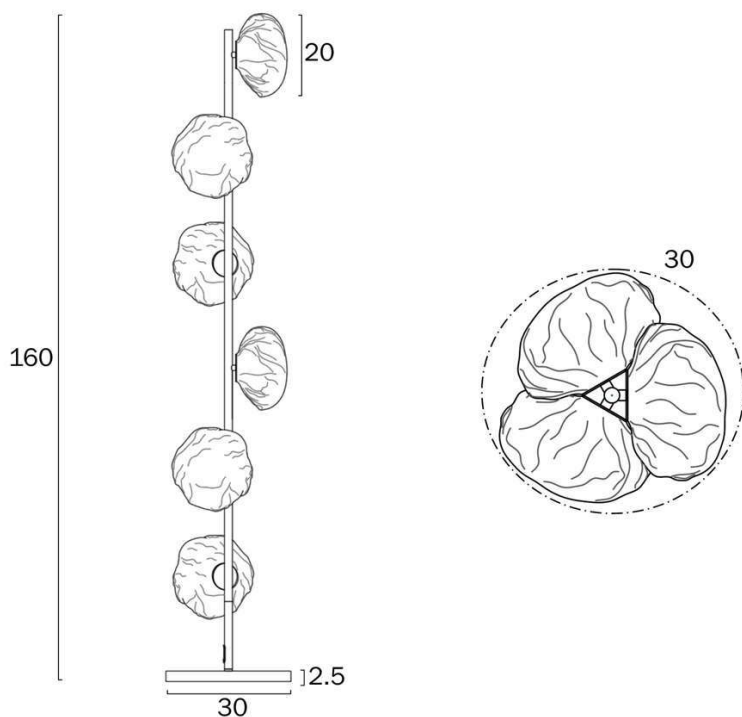

Size

Fixture Diameter (cm)	30.0
Fixture Width (cm)	30.0
Fixture Height (cm)	160.0
Base Width (cm)	30.0
Glass Diameter	20.00
Cable Length (cm)	200 (50+Foot Switch+150)

Specification

Voltage Input	240V
Total Wattage (max)	36
Wattage	6
Globe Type	G9

Barcode

GTIN 9329501066690

Image -dimensions

Note: Dimensions are only a guide and may vary due to manufacturing variations.