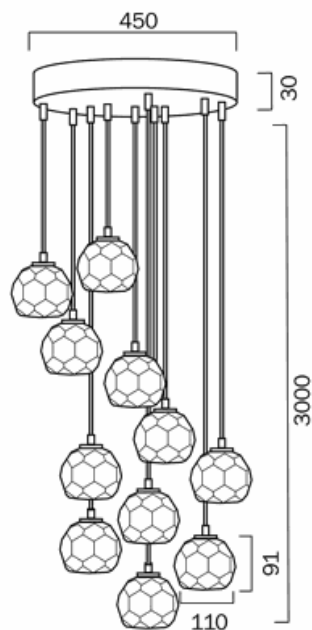

Color Kelvin	3000k
Color Rendering	>80
Dimmable	No
IP rating	IP20
Warranty	3

Pricing

PRICE - RRP incGST	1045.8

Image -dimensions