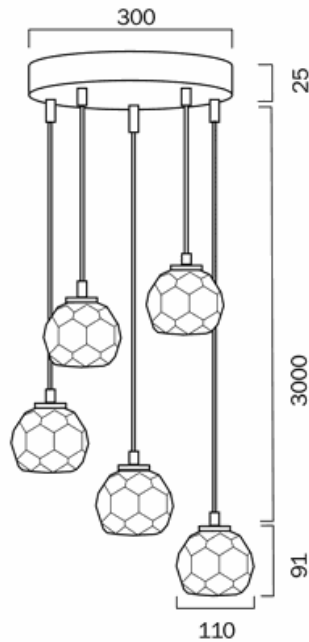

Color Kelvin	3000k
Color Rendering	>80
Dimmable	No
IP rating	IP20
Warranty	3

Pricing

PRICE - RRP incGST	577.5

Image -dimensions