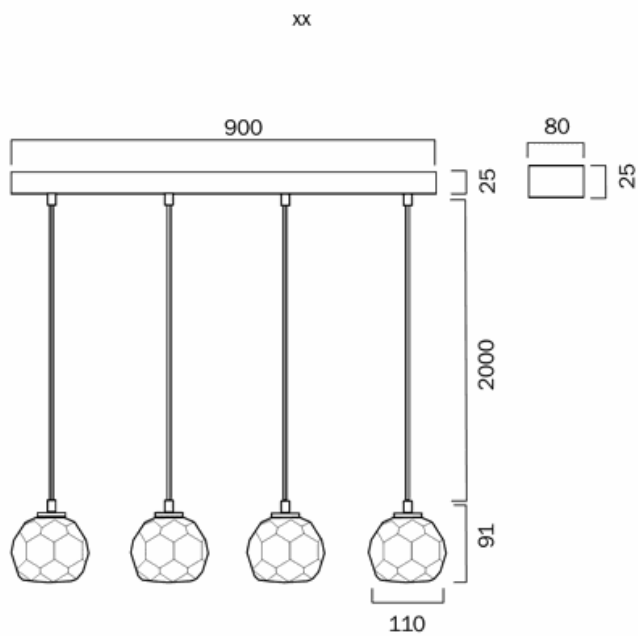

Last modification 2021-02-26

ZAHA PE04-AGCR

Overview

Item Type	Pendants (PE)
Mounting	Surface
Suspension Type	Cable

Color / Material

Shade Colour	Ant. Gold
Shade Color (2)	Crystal

Specification

Globe Type	G9
Globe / Light Source qty	4
Globe / Light Source included	Yes

Data Sheet

Color Kelvin	3000k
Color Rendering	>80
Dimmable	No
IP rating	IP20
Warranty	3

Pricing

PRICE - RRP incGST	493.5
--------------------	-------

Image -dimensions

Last modification 2021-02-26

ZAHA PE04-CHCR