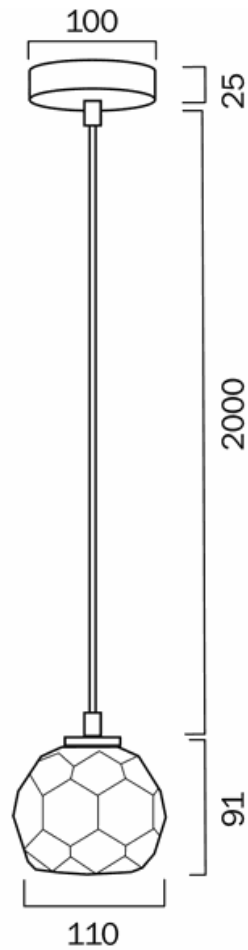

Last modification 2021-02-26

ZAHA PE01-AGCR

Spheres of prismatic cut crystal bring contemporary glamour to the Zaha collection. Each sphere is illuminated with a LED twinkle globe accentuating the cut surface. The family includes a 1 light pendant, 1 light wall lamp, 2 light table lamp, 4 light bar pendant, 5 light round pendant and 10 light round pendant. Available in Antique gold or chrome.

Overview

Item Type	Pendants (PE)
Mounting	Surface
Suspension Type	Cable

Color / Material

Shade Colour	Ant. Gold
Shade Color (2)	Crystal

Specification

Globe Type	G9
Globe / Light Source qty	1
Globe / Light Source included	Yes
Color Kelvin	3000k
Color Rendering	>80
Dimmable	No
IP rating	IP20
Warranty	3

Pricing

PRICE - RRP incGST	114.5
---------------------------	-------

Image -dimensions

Last modification 2021-02-26

ZAHA PE01-CHCR

Spheres of prismatic cut crystal bring contemporary glamour to the Zaha collection. Each sphere is illuminated with a LED twinkle globe accentuating the cut surface. The family includes a 1 light pendant, 1 light wall lamp, 2 light table lamp, 4 light bar pendant, 5 light round pendant and 10 light round pendant. Available in Antique gold or chrome.

Image -dimensions