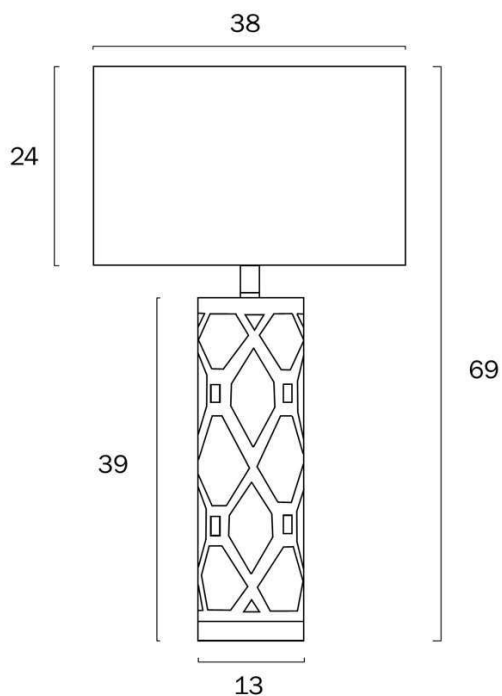

## Size

<b>Fixture Diameter (cm)</b>	38.0
<b>Fixture Height (cm)</b>	69.0
<b>Base Diameter (cm)</b>	13.0
<b>Shade Diameter (cm)</b>	38.0
<b>Shade Height (cm)</b>	24.0
<b>Cable Length (cm)</b>	180 (30+Inline Switch+150)

### Size

<b>Fixture Diameter (cm)</b>	38.0
<b>Fixture Height (cm)</b>	69.0
<b>Base Diameter (cm)</b>	13.0
<b>Shade Diameter (cm)</b>	38.0
<b>Shade Height (cm)</b>	24.0
<b>Cable Length (cm)</b>	180 (30+Inline Switch+150)

## Image -dimensions

Note: Dimensions are only a guide and may vary due to manufacturing variations.