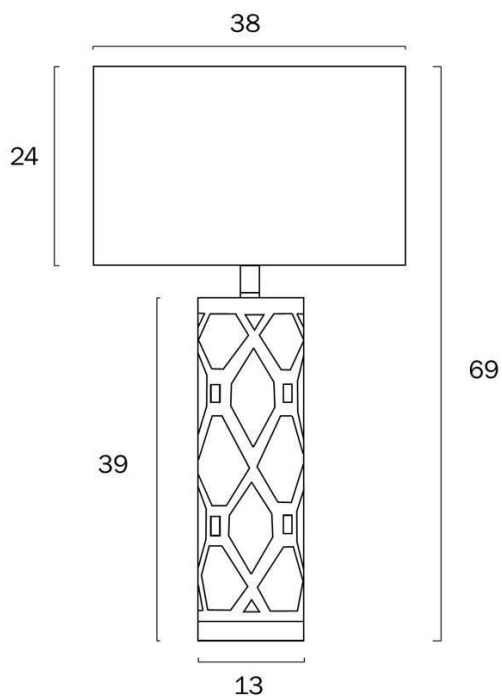

## Size

<b>Fixture Diameter (cm)</b>	38.0
<b>Fixture Height (cm)</b>	69.0
<b>Base Diameter (cm)</b>	13.0
<b>Shade Diameter (cm)</b>	38.0
<b>Shade Height (cm)</b>	24.0
<b>Cable Length (cm)</b>	180 (30+Inline Switch+150)

## Image -dimensions

Note: Dimensions are only a guide and may vary due to manufacturing variations.

### Size

<b>Fixture Diameter (cm)</b>	38.0
<b>Fixture Height (cm)</b>	69.0
<b>Base Diameter (cm)</b>	13.0
<b>Shade Diameter (cm)</b>	38.0
<b>Shade Height (cm)</b>	24.0
<b>Cable Length (cm)</b>	180 (30+Inline Switch+150)