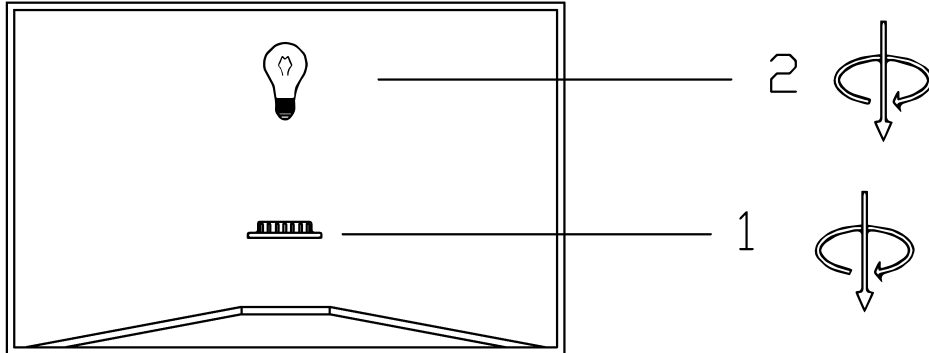

ITEMNO.:VILMA TL

Telbix.

240V ~ 50Hz E27Max.25Wx1

NOTE:GLOBE NOT INCLUDED

- Disclaimer:
-  Tools not included
 -  Shade ring attached on lamp holder
 -  Globe(s) not included