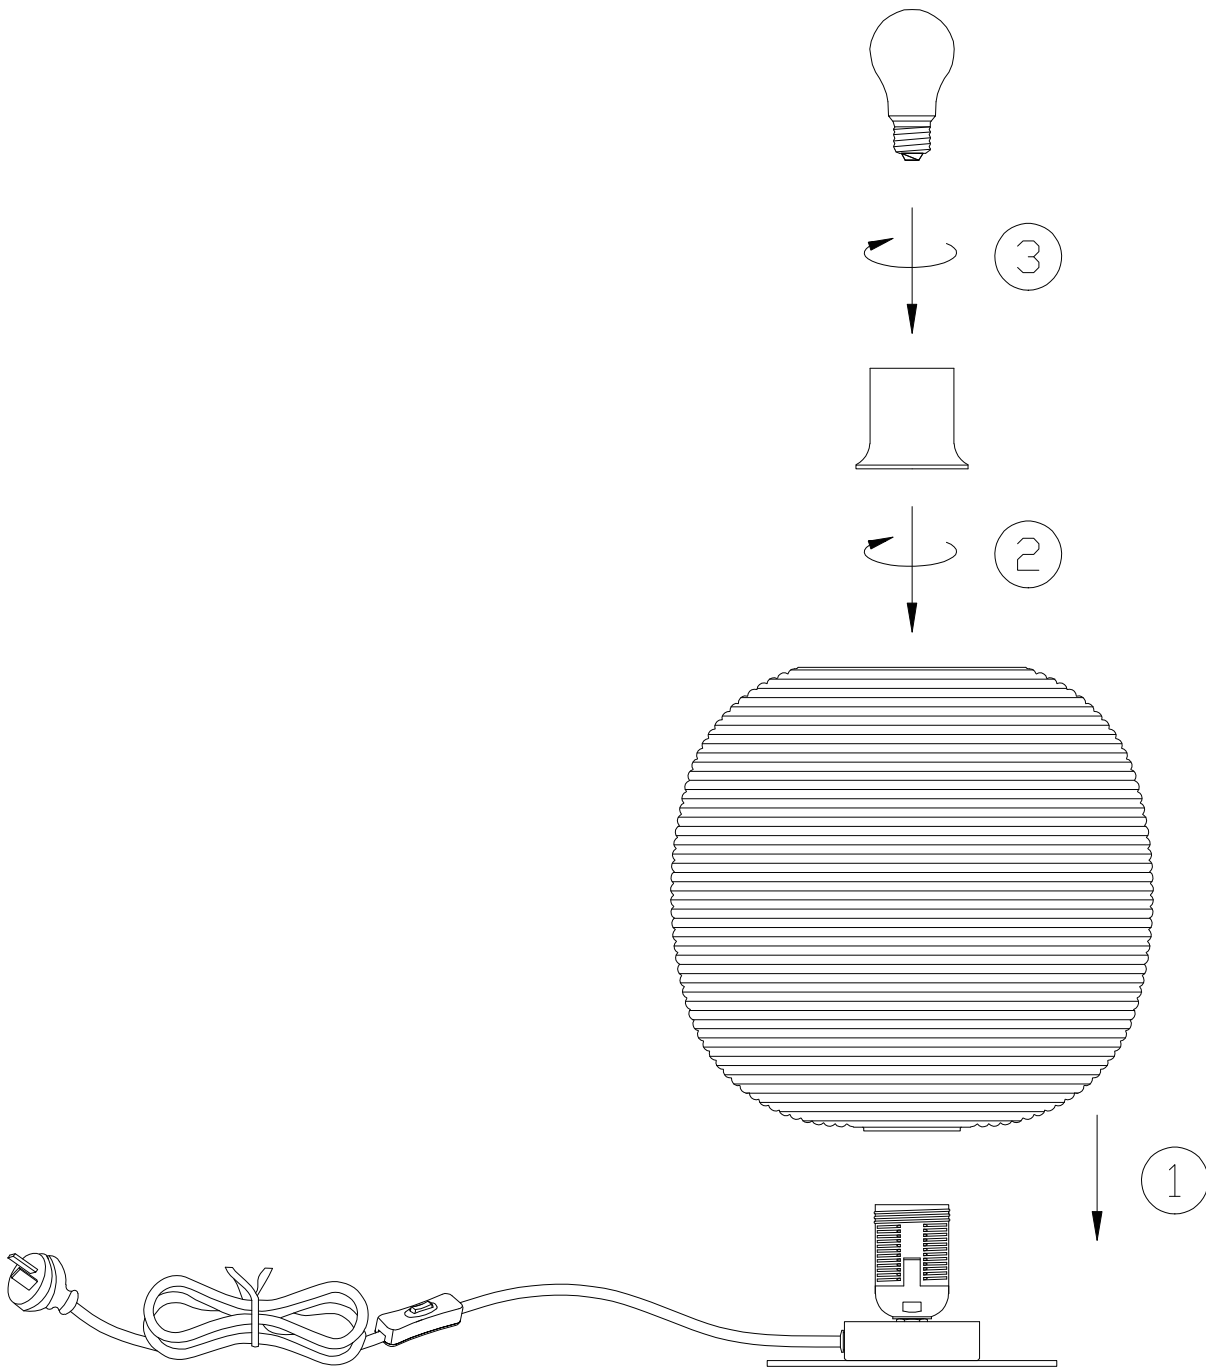

ITEM NO.:VIKEN TL

240V ~ 50Hz E27 Max.25Wx1
NOTE:GLOBE NOT INCLUDED