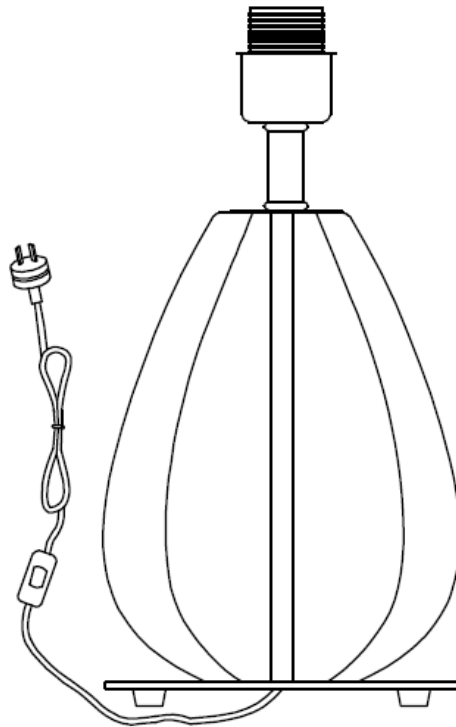

ITEM NO.: VEANA TL

- Disclaimer:
-  Tools not included
 -  Shade ring attached on lamp holder
 -  Globe(s) not included

Telbix.

240V~50Hz E27 Max.25Wx1

NOTE: GLOBE NOT INCLUDED