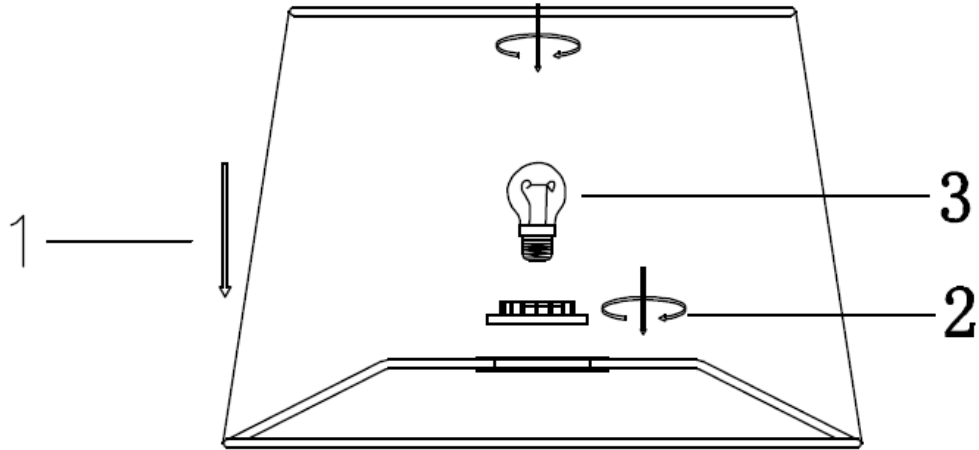

ITEM NO.: VEANA TL

- Disclaimer:
-  Tools not included
 -  Shade ring attached on lamp holder
 -  Globe(s) not included

Telbix.

240V~50Hz E27 Max.25Wx1

NOTE: GLOBE NOT INCLUDED