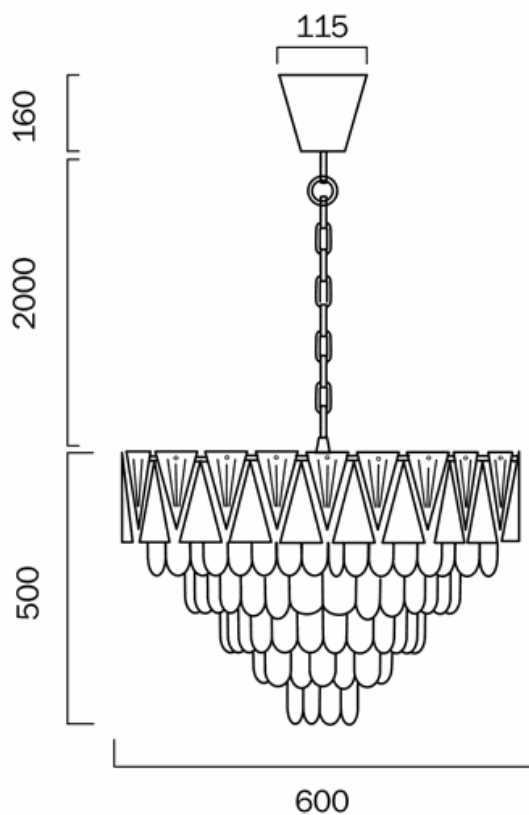

Last modification 2021-02-10

VALERIE PE60-CH
9329501055649

The Valerie series is contemporary tapering tiers of crystal forms with alternating elements of stainless steel, a reinvention of the classic chandelier.

Diffuser Color (2) Chrome

Specification

Voltage Input 240V
Wattage (max) 25
Globe Type E14
Globe / Light Source qty 10
Globe / Light Source included No
Dimmable Globe dependant
IP rating IP20
Warranty 3

Barcode

GTIN 9329501055649

Pricing

PRICE - RRP incGST 999.0

Image -dimensions

Last modification 2021-02-10

VALERIE PE60-GD
9329501055656

The Valerie series is contemporary tapering tiers of crystal forms with alternating elements of stainless steel, a reinvention of the classic chandelier.