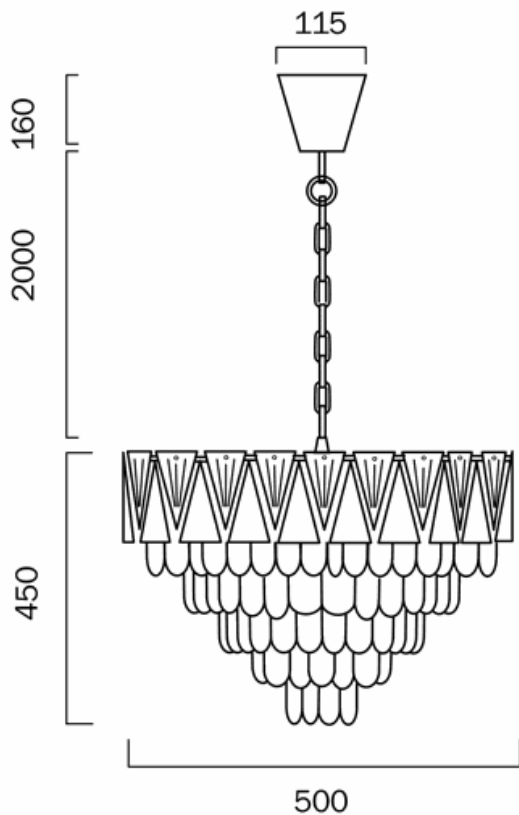

Last modification 2021-02-10

VALERIE PE50-CH
9329501055625

The Valerie series is contemporary tapering tiers of crystal forms with alternating elements of stainless steel, a reinvention of the classic chandelier.

Diffuser Color (2) Chrome

Specification

Voltage Input 240V
Wattage (max) 25
Globe Type E14
Globe / Light Source qty 7
Globe / Light Source included No
Dimmable Globe dependant
IP rating IP20
Warranty 3

Barcode

GTIN 9329501055625

Pricing

PRICE - RRP incGST 689.0

Image -dimensions

Last modification 2021-02-10

VALERIE PE50-GD
9329501055632

The Valerie series is contemporary tapering tiers of crystal forms with alternating elements of stainless steel, a reinvention of the classic chandelier.