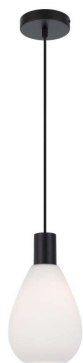

## TRESOR PE1-BKOM

9329501062869

The TRESOR family is a modern teardrop pendant suitable for today's modernist decor. The simple mouth-blown glass provides a subtle atmospheric light. The glass is offered in opal matt, the metalware is a rich satin black, while the pendants are suspended with textile cable.

### Overview

<b>Family name</b>	Tresor
<b>Categories</b>	Pendants
<b>Mounting</b>	Surface
<b>This item includes</b>	Glass
<b>Suspension Type</b>	Cable
<b>Usage</b>	Indoor Lighting

### Color / Material

<b>Fixture Color</b>	Black Matt, Opal Matt
<b>Fixture Material</b>	Glass, Metal
<b>Canopy Color</b>	Black Matt
<b>Shade Material</b>	Glass
<b>Glass Color</b>	Opal Matt
<b>Cable Color</b>	Black
<b>Cable Material</b>	Textile

### Size

<b>Fixture Diameter (cm)</b>	16.0
<b>Fixture Height (cm)</b>	27.5
<b>Canopy Diameter (cm)</b>	12.0
<b>Canopy Projection (cm)</b>	2.5
<b>Glass Diameter</b>	16.00
<b>Glass Height (cm)</b>	20.5
<b>Glass Opening (cm)</b>	8.5
<b>Suspension Length (cm)</b>	200.0
<b>Height Adjustable?</b>	Yes