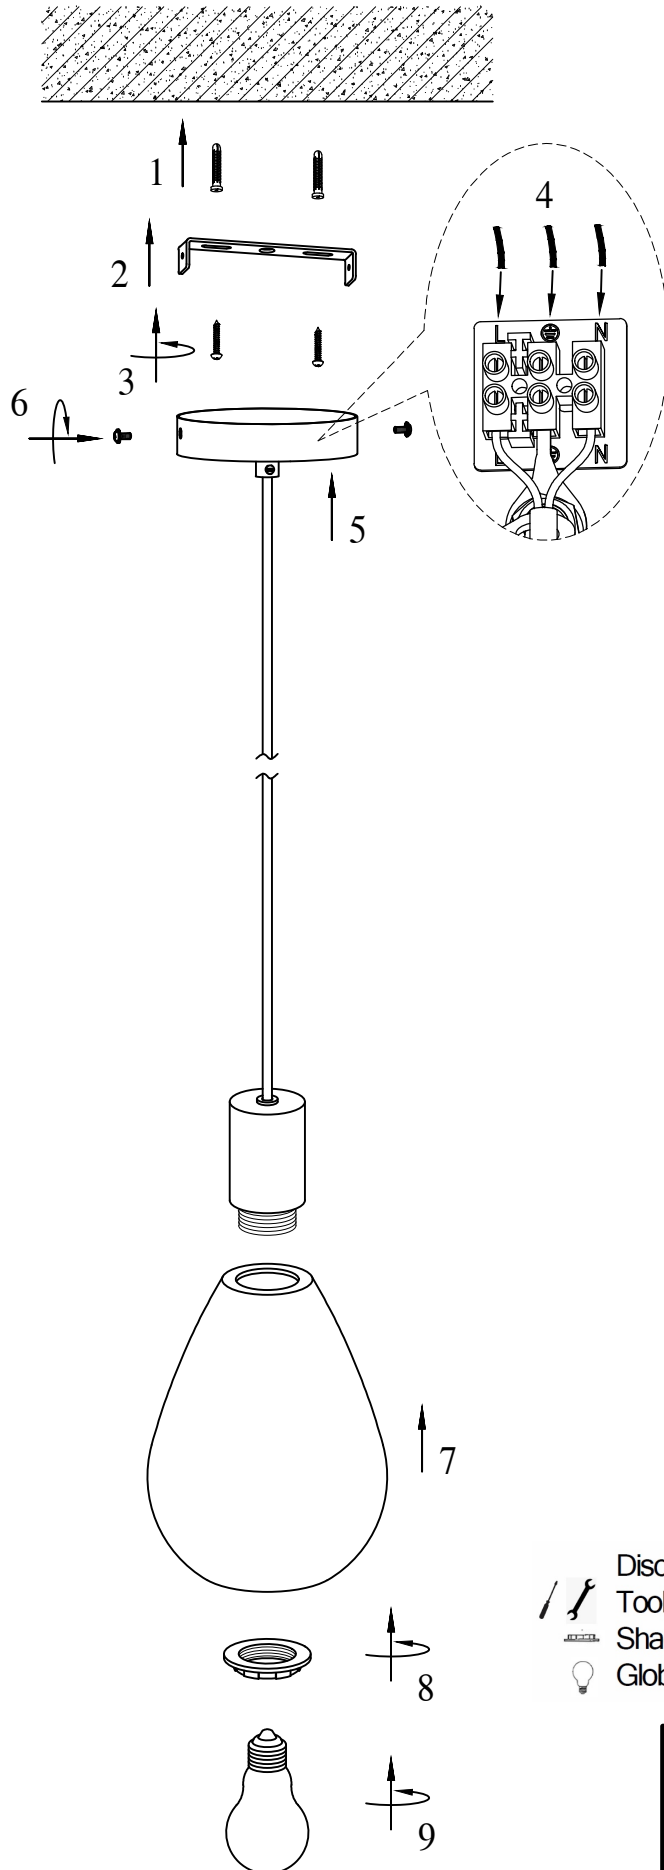

ITEMNO.:TRESOR PE1-BKOM

- Disclaimer:
-  Tools not included
 -  Shade ring attached on lamp holder
 -  Globe(s) not included

Telbix.

240V ~ 50Hz E27 Max.25W x1

NOTE: GLOBE NOT INCLUDED

IMPORTANT
Must be installed by
a qualified electrical
contractor.
Install in accordance
with AS/NZ3000