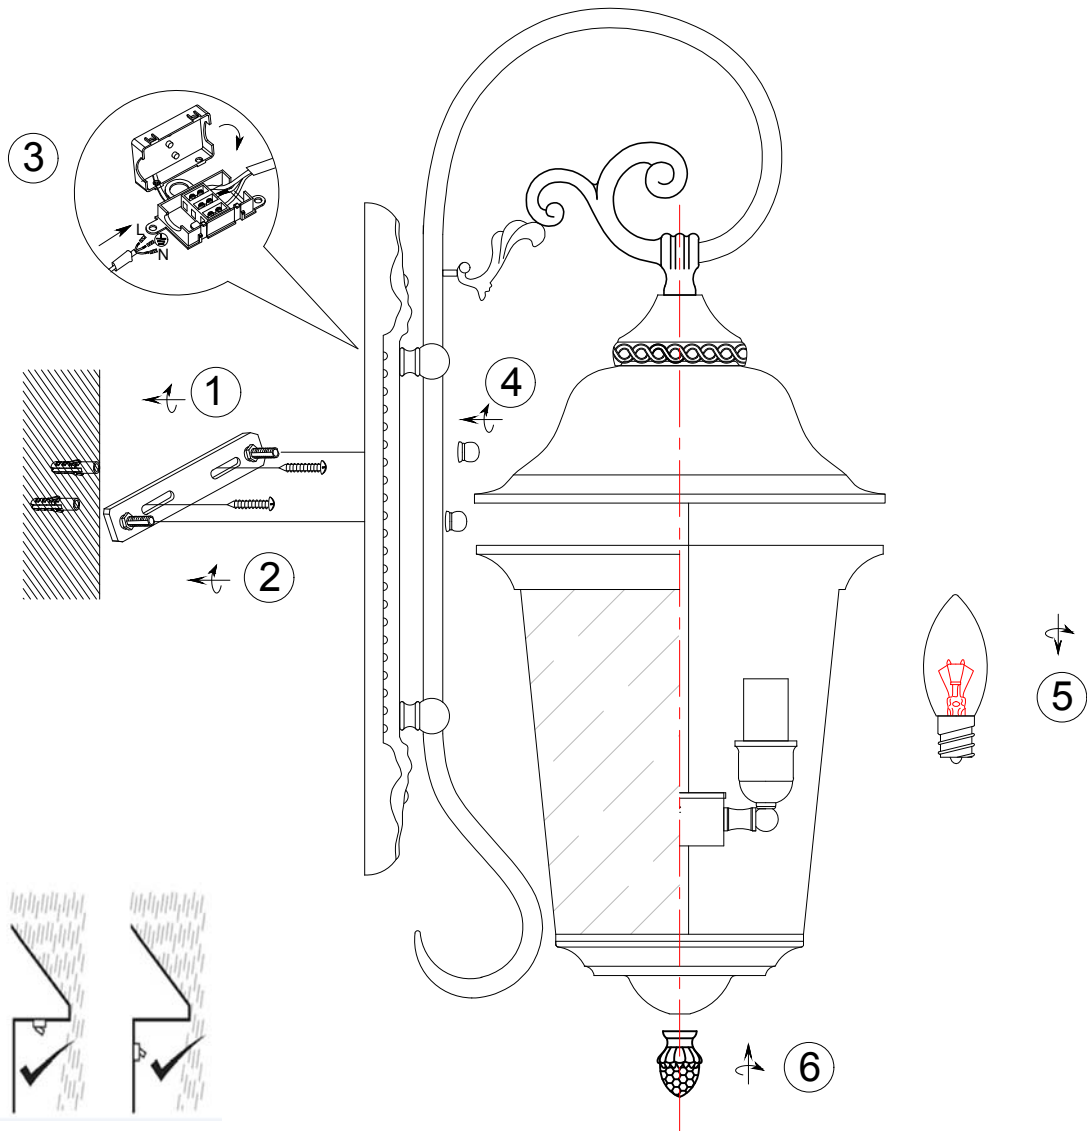

ITEM NO.: TREMONT EX

- Disclaimer:
-  Tools not included
 -  Shade ring attached on lamp holder
 -  Globe(s) not included

240V ~ 50Hz E14 Max.25W x2
NOTE: GLOBE NOT INCLUDED

Telbix.

IMPORTANT
Must be installed by a qualified electrical contractor.
Install in accordance with AS/NZS3000