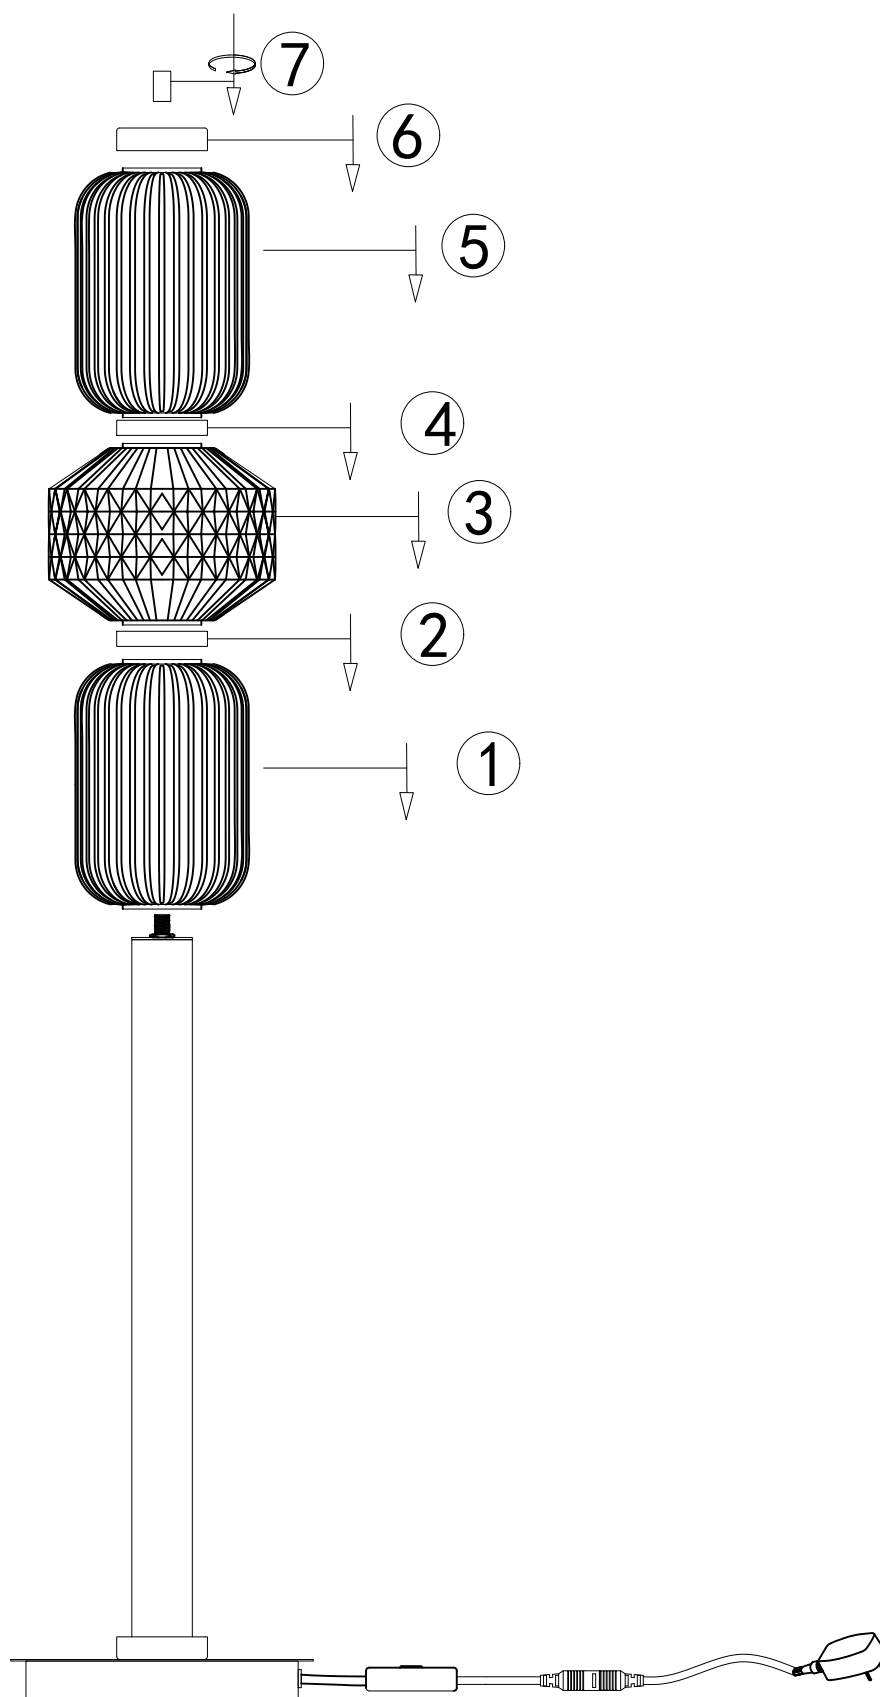

# ITEM NO.:TORSO TL

**Telbix.**

240V ~ 50Hz LED 22W 3000K

Switch 3-stage dimming