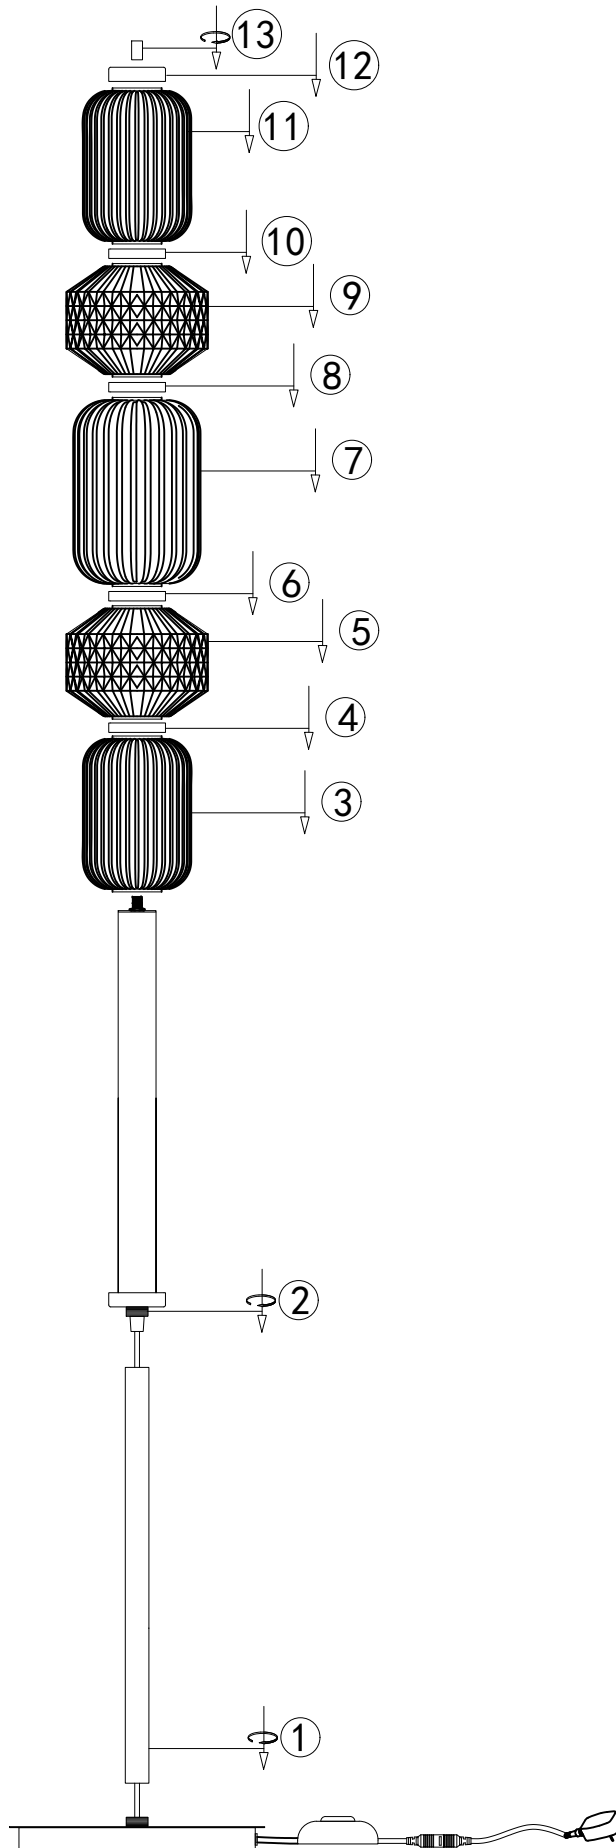

ITEM NO.:TORSO FL

Telbix.

240V ~ 50Hz LED 35W 3000K

Switch 3-stage dimming