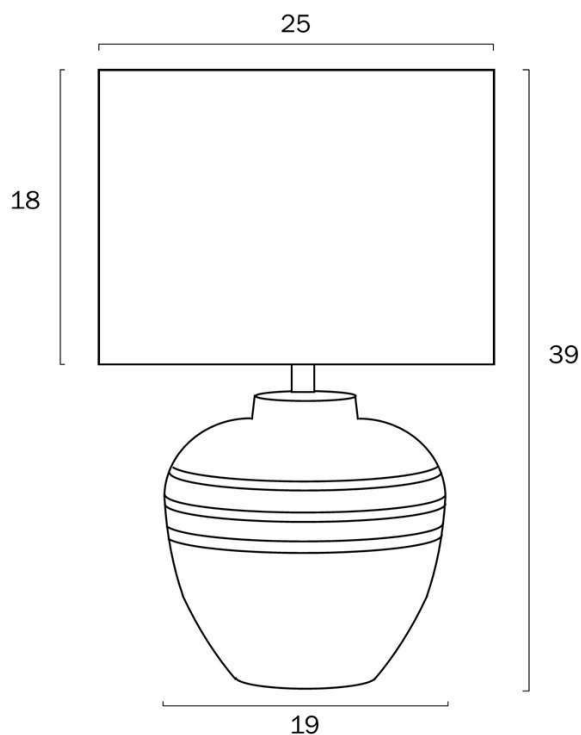

Size

Fixture Diameter (cm)	25.0
Fixture Height (cm)	39.0
Base Diameter (cm)	19.0
Base Height (cm)	19.0
Shade Diameter (cm)	25.0
Shade Height (cm)	18.0
Cable Length (cm)	180 (30+Inline Switch+150)

Specification

Voltage Input	240V
Wattage (max)	25
Globe Type	E27
Globe / Light Source qty	1

All representations within this document are subject to copyright. ELECTRICAL INSTALLATIONS MUST BE PERFORMED BY A QUALIFIED ELECTRICAL CONTRACTOR AND INSTALLED IN ACCORDANCE WITH AS/NZS 3000.
NOTE : All images , descriptions and dimensions are indicative. Please check latest version of item detail on Telbix website prior to ordering or installation.

Barcode

GTIN 9329501059746

Image -dimensions

Note: Dimensions are only a guide and may vary due to manufacturing variations.

Last modification 2023-02-01

SIERRA TL-SD
9329501059753

The Sierra table lamp is a rustic and earthy addition to any room. The ceramic base is shaped like an urn and is decorated with a weathered texture, giving it a natural and outdoor feel. The base comes in two finishes, including a grey and a sand option, so you can choose the one that best suits your decor. The fabric drum shade adds a touch of simplicity to the lamp, and diffuses the light to create a warm and inviting atmosphere. This lamp will be a unique addition to any home.

Fixture Height (cm)	39.0
Base Diameter (cm)	19.0
Base Height (cm)	19.0
Shade Diameter (cm)	25.0
Shade Height (cm)	18.0
Cable Length (cm)	180 (30+Inline Switch+150)

Specification

Voltage Input	240V
Wattage (max)	25
Globe Type	E27
Globe / Light Source qty	1
Globe / Light Source included	No
Dimmable	Globe Dependant
Electrical Protection	CLASS II - DOUBLE INSULATED, EARTH NOT REQUIRED
IP rating	IP20
Lead and Plug	Yes
Approvals	RCM
Assembly Required	Yes
Box Contents	Instruction
Care Instructions	Do not use strong liquid cleaners,Wipe clean with a dry cloth
Replacement Warranty	*3 Years