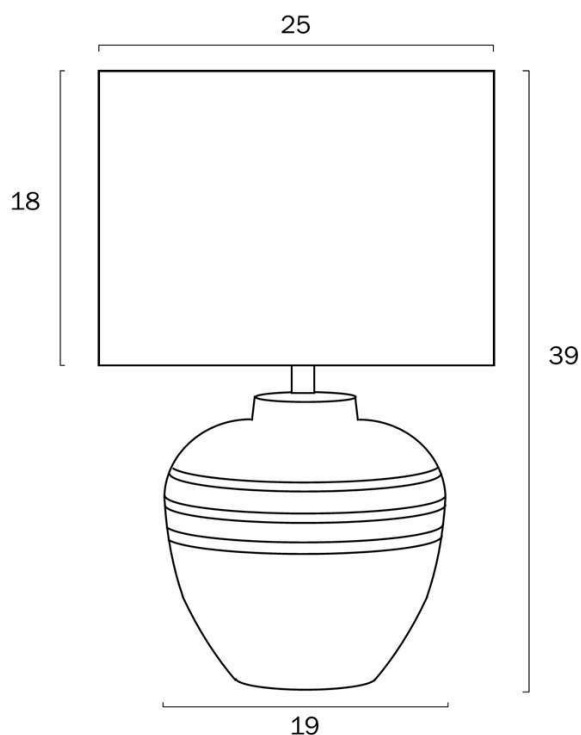

Size

Fixture Diameter (cm)	25.0
Fixture Height (cm)	39.0
Base Diameter (cm)	19.0
Base Height (cm)	19.0
Shade Diameter (cm)	25.0
Shade Height (cm)	18.0
Cable Length (cm)	180 (30+Inline Switch+150)

Specification

Size

Fixture Diameter (cm)	25.0
------------------------------	------

All representations within this document are subject to copyright. ELECTRICAL INSTALLATIONS MUST BE PERFORMED BY A QUALIFIED ELECTRICAL CONTRACTOR AND INSTALLED IN ACCORDANCE WITH AS/NZS 3000.
NOTE : All images , descriptions and dimensions are indicative. Please check latest version of item detail on Telbix website prior to ordering or installation.

Fixture Height (cm)	39.0
Base Diameter (cm)	19.0
Base Height (cm)	19.0
Shade Diameter (cm)	25.0
Shade Height (cm)	18.0
Cable Length (cm)	180 (30+Inline Switch+150)

Specification

Voltage Input	240V
Wattage (max)	25
Globe Type	E27
Globe / Light Source qty	1
Globe / Light Source included	No
Dimmable	Globe Dependant
Electrical Protection	CLASS II - DOUBLE INSULATED, EARTH NOT REQUIRED
IP rating	IP20
Lead and Plug	Yes
Approvals	RCM
Assembly Required	Yes
Box Contents	Instruction
Care Instructions	Do not use strong liquid cleaners,Wipe clean with a dry cloth
Replacement Warranty	*3 Years

Barcode

GTIN 9329501059753

Image -dimensions

Note: Dimensions are only a guide and may vary due to manufacturing variations.