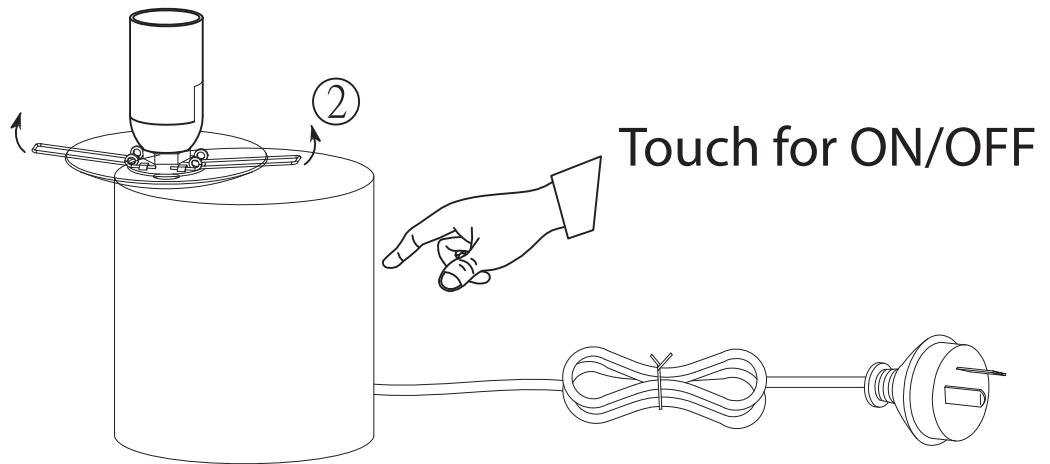

ITEM NO : SETRA TL

240V ~50 Hz 5w E14 - 3000K

NOTE: Globe Included.