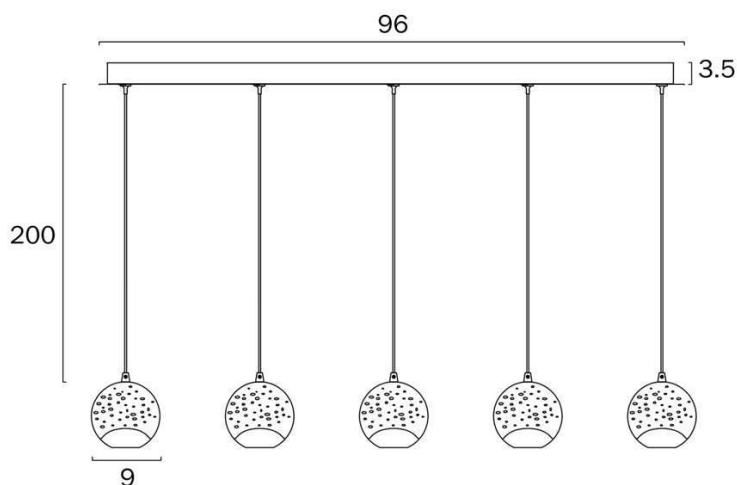

Globe / Light Source included	Yes
Lumens	1540
Color Temperature	Warm White
Color Kelvin	3000k
Color Rendering	>80
Dimmable	No
Electrical Protection	CLASS I - HIGH VOLTAGE, EARTH REQUIRED
IP rating	IP20
Lead and Plug	No
Approvals	RCM
Box Contents	Instruction, Basic mounting screws
Installation Required	Yes (by Licensed Electrician only)
Care Instructions	Do not use strong liquid cleaners, Wipe clean with a dry cloth
Replacement Warranty	*3 Years

Barcode

GTIN 9329501068588

Image -dimensions

Note: Dimensions are only a guide and may vary due to manufacturing variations.