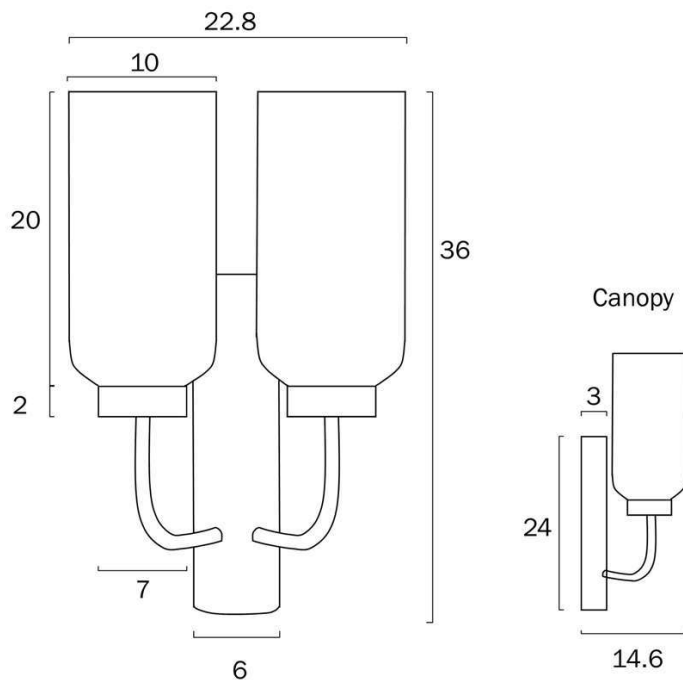

Size

Fixture Length (cm)	26.0
Fixture Height (cm)	36.0
Fixture Projection (cm)	17.0
Shade Diameter (cm)	10.0

Specification

Voltage Input	240V
Wattage (max)	50
Wattage	25
Globe Type	E27
Globe / Light Source qty	2
Globe / Light Source included	No
IP rating	IP20

Barcode

GTIN 9329501060490

Image -dimensions

Note: Dimensions are only a guide and may vary due to manufacturing variations.