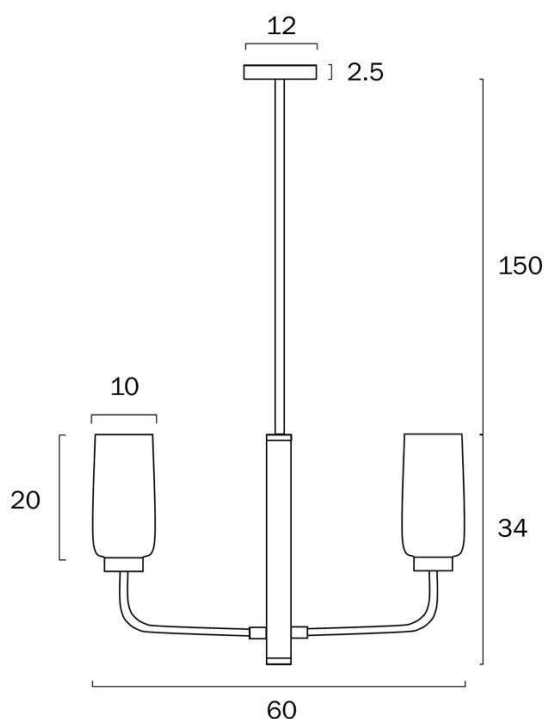

### Size

<b>Fixture Diameter (cm)</b>	60.0
<b>Fixture Height (cm)</b>	34.0
<b>Shade Diameter (cm)</b>	10.0
<b>Suspension Length (cm)</b>	150.0

### Specification

<b>Voltage Input</b>	240V
<b>Wattage (max)</b>	100
<b>Wattage</b>	25
<b>Globe Type</b>	E27
<b>Globe / Light Source qty</b>	4

All representations within this document are subject to copyright.ELECTRICAL INSTALLATIONS MUST BE PERFORMED BY A QUALIFIED ELECTRICAL CONTRACTOR AND INSTALLED IN ACCORDANCE WITH AS/NZS 3000.  
NOTE : All images , descriptions and dimensions are indicative. Please check latest version of item detail on Telbix website prior to ordering or installation.

## Image -dimensions

Note: Dimensions are only a guide and may vary due to manufacturing variations.