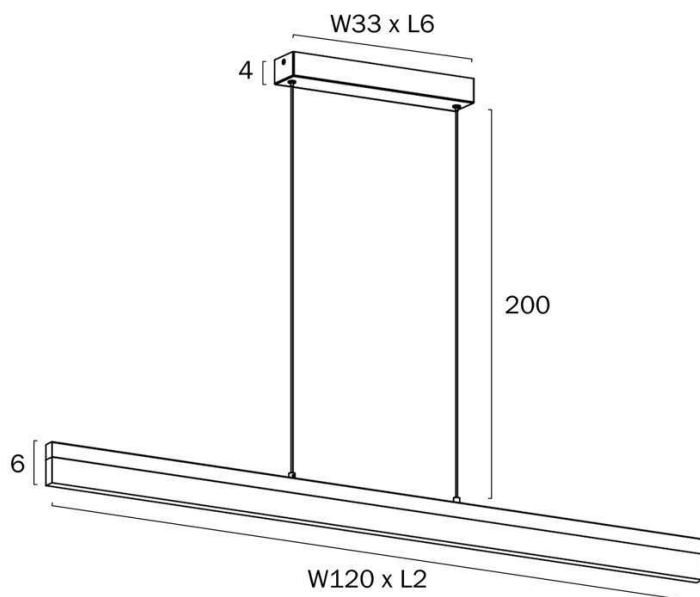

Globe / Light Source included	Yes
Lumens	2030
Color Temperature	Warm White
Color Kelvin	3000k
Dimmable	Yes - TRIAC
Electrical Protection	CLASS III - LOW VOLTAGE, <54v
IP rating	IP20
Lead and Plug	No
Approvals	RCM
Installation Required	Yes (by Licensed Electrician only)
Care Instructions	Do not use strong liquid cleaners, Wipe clean with a dry cloth
Replacement Warranty	*3 Years

Barcode

GTIN 9329501071489

Image -dimensions

Note: Dimensions are only a guide and may vary due to manufacturing variations.