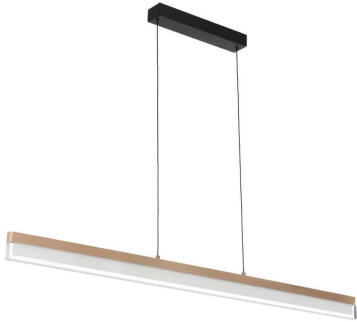

Last modification

2024-02-25

SALAS PE120-BRS

9329501071489

The Salas Pendant light epitomises contemporary sophistication with its sleek design and versatile functionality. Featuring integrated LED technology for efficient illumination, this pendant offers both style and practicality. Its height-adjustable feature allows for customisable placement, catering to various ceiling heights and design preferences. Available in three chic colours— Pearl Grey, Coffee Gold, and Brass—the brushed aluminum finish adds a touch of refinement to any interior space.

Overview

Family name	Salas
Categories	Pendants
Mounting	Surface
Suspension Type	Cable
Usage	Indoor Lighting
ERAC Product Registration	SAA-231005-EA

Color / Material

Fixture Color	Brass
Fixture Finish	Brushed
Fixture Material	Aluminium, Acrylic

Barcode

GTIN 9329501071489

Image -dimensions

Note: Dimensions are only a guide and may vary due to manufacturing variations.

Last modification 2024-02-25

SALAS PE120-CG 9329501071465

The Salas Pendant light epitomises contemporary sophistication with its sleek design and versatile functionality. Featuring integrated LED technology for efficient illumination, this pendant offers both style and practicality. Its height-adjustable feature allows for customisable placement, catering to various ceiling heights and design preferences. Available in three chic colours— Pearl Grey, Coffee Gold, and Brass—the brushed aluminum finish adds a touch of refinement to any interior space.

Overview

Family name	Salas
Categories	Pendants
Mounting	Surface
Suspension Type	Cable
Usage	Indoor Lighting
ERAC Product Registration	SAA-231005-EA

Color / Material

Fixture Color	Coffee Gold
Fixture Finish	Brushed
Fixture Material	Aluminium, Acrylic