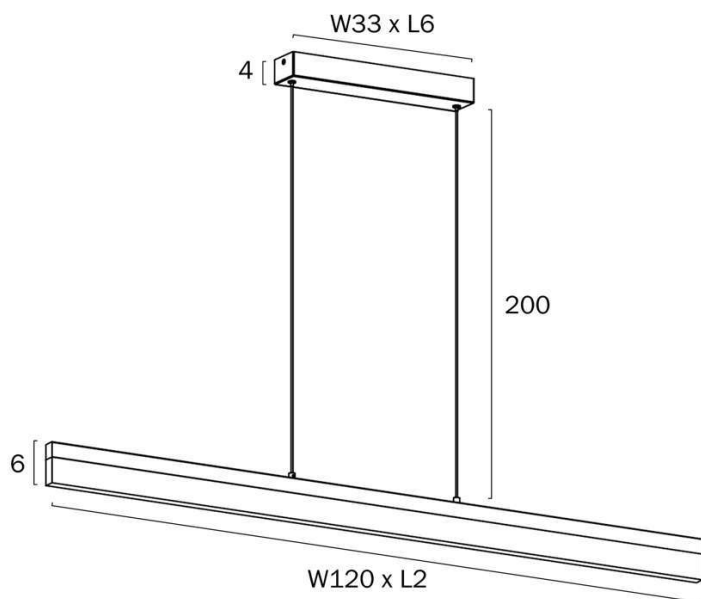

Globe / Light Source included	Yes
Lumens	2030
Color Temperature	Warm White
Color Kelvin	3000k
Dimmable	Yes - TRIAC
Electrical Protection	CLASS III - LOW VOLTAGE, <54v
IP rating	IP20
Lead and Plug	No
Approvals	RCM
Installation Required	Yes (by Licensed Electrician only)
Care Instructions	Do not use strong liquid cleaners, Wipe clean with a dry cloth
Replacement Warranty	*3 Years

Barcode

GTIN 9329501071465

Image -dimensions

Note: Dimensions are only a guide and may vary due to manufacturing variations.