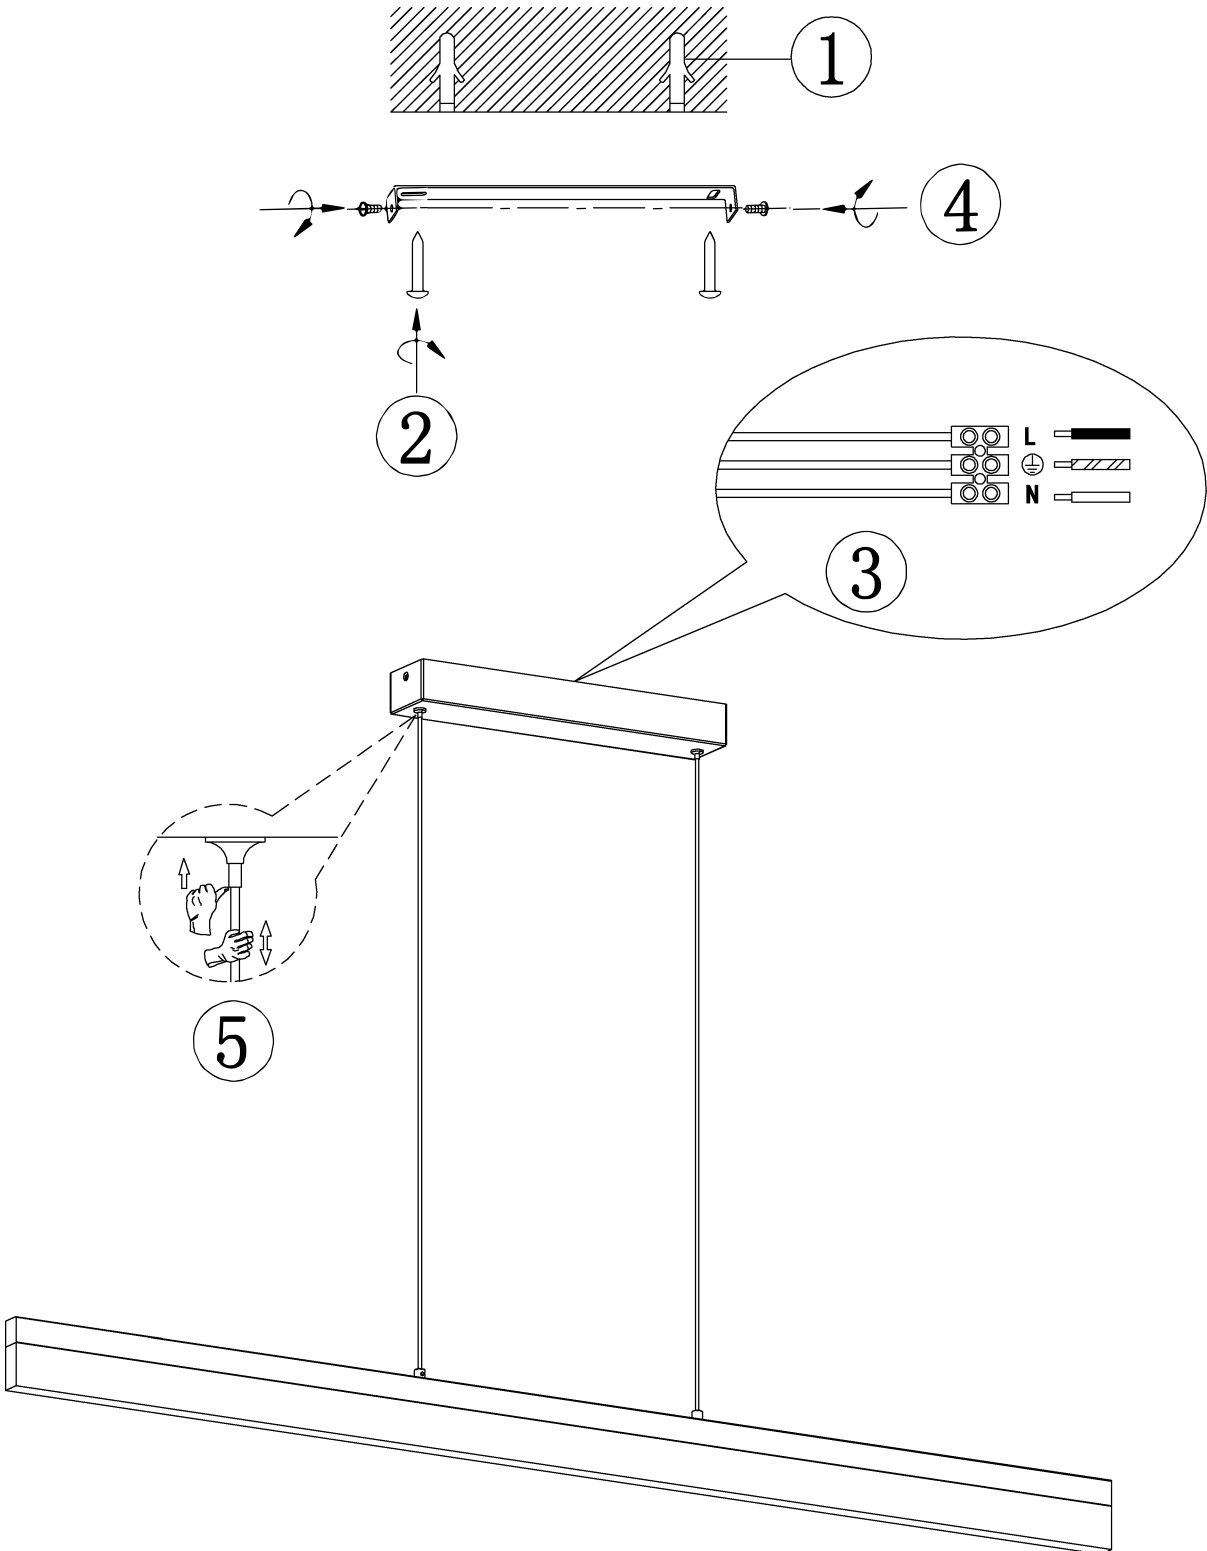

# ITEM NO.: SALAS PE120

**Telbix.**

240V ~ 50Hz LED 30W 3000K

TRAILING EDGE DIMMER

**IMPORTANT**  
Must be installed by  
a qualified electrical  
contractor.  
Install in accordance  
with AS/NSZ3000