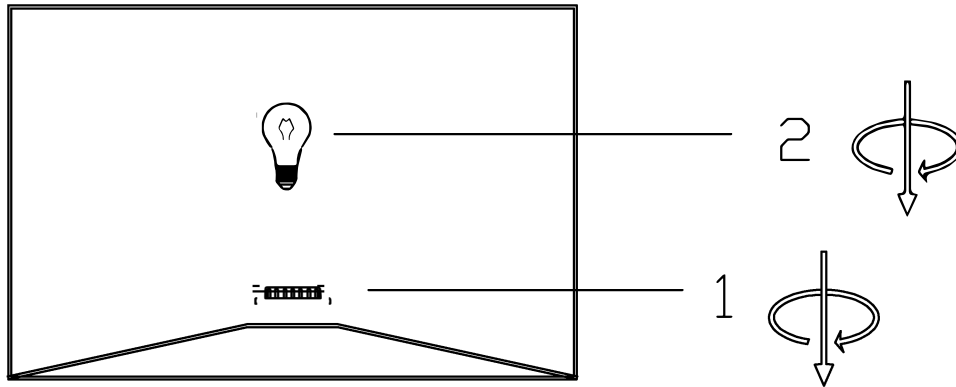

ITEM NO.: ROLDAN TL

240V~50Hz E27 Max.25W

NOTE:GLOBE NOT INCLUDED

Telbix.

Disclaimer:
/  Tools not included
 Shade ring attached on lamp holder
 Globe(s) not included