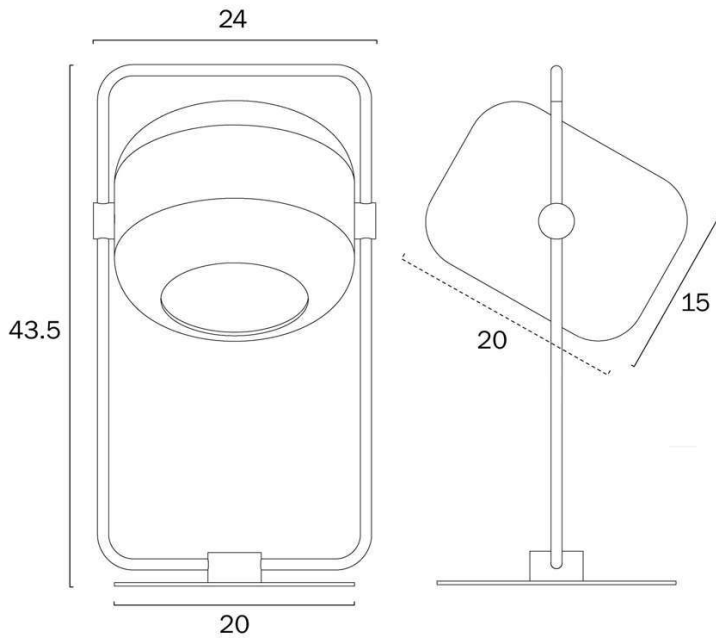

Approvals	RCM
Care Instructions	Do not use strong liquid cleaners, Wipe clean with a dry cloth
Replacement Warranty	*3 Years

Barcode

GTIN 9329501067031

Image -dimensions

Note: Dimensions are only a guide and may vary due to manufacturing variations.