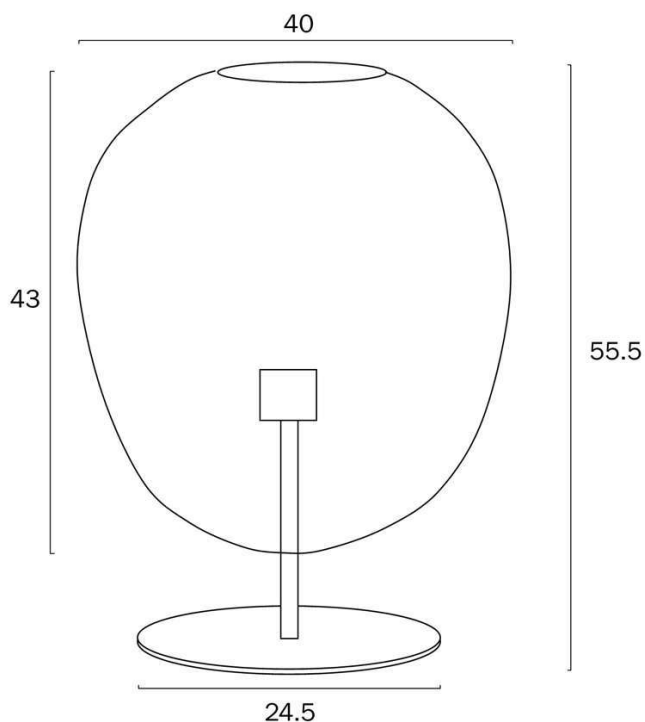

Size

Fixture Diameter (cm)	40.0
Fixture Height (cm)	55.5
Base Diameter (cm)	24.5
Base Height (cm)	21.8
Shade Diameter (cm)	40.0
Shade Height (cm)	43.0
Height Adjustable?	No
Cable Length (cm)	185 (30+Inline Switch+150)

Barcode

GTIN 9329501065211

Image -dimensions

Note: Dimensions are only a guide and may vary due to manufacturing variations.